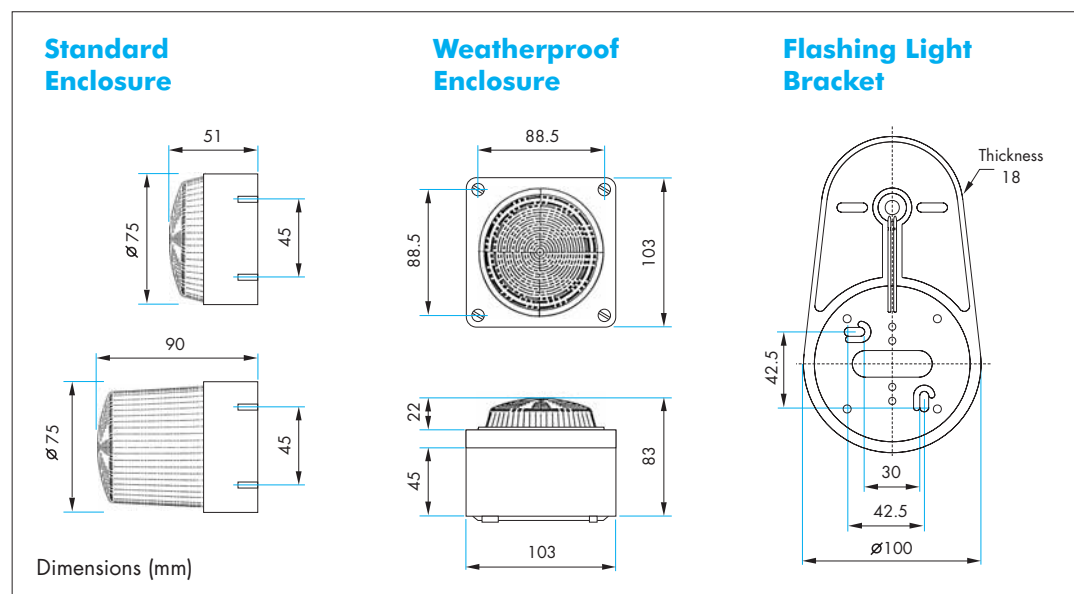

Specification

Power Rating	1 watt	2 watt	3 watt	5 watt	1 watt	2 watt
Enclosure	Standard	Standard	Standard	Standard	Weatherproof	Weatherproof
Part No. - Red Lens	2003300	2003900	2003000	2003800	2001000	2003900
- Amber Lens	2003400	2003700	2002900	2004100		2003700
- Blue Lens		2002500				
- Clear Lens		2001400				
Dimensions (w x h mm)	75 x 51	75 x 51	75 x 51	75 x 90	83 x 103	83 x 103
Nominal Voltage ($\pm 10\%$)	12 or 24Vdc					
Nominal Current (@12/24Vdc)	84/42	168/84	252/126	420/210	84/42	168/84
Flash Rate	60 per minute					
Operating Temperature Range	-30°C to +70°C					
IP Rating	65					

Installation

LSW Interguard

Box 86
435 22 Mölnlycke
Tel: +46 31 88 36 73
Fax: +46 31 88 38 73
E-mail: info@lsw.se

www.lsw.se

We reserve the right to change or amend any design or specification in line with our policy of continuing development and improvement.

Part No: DS/XNON/ISS 3