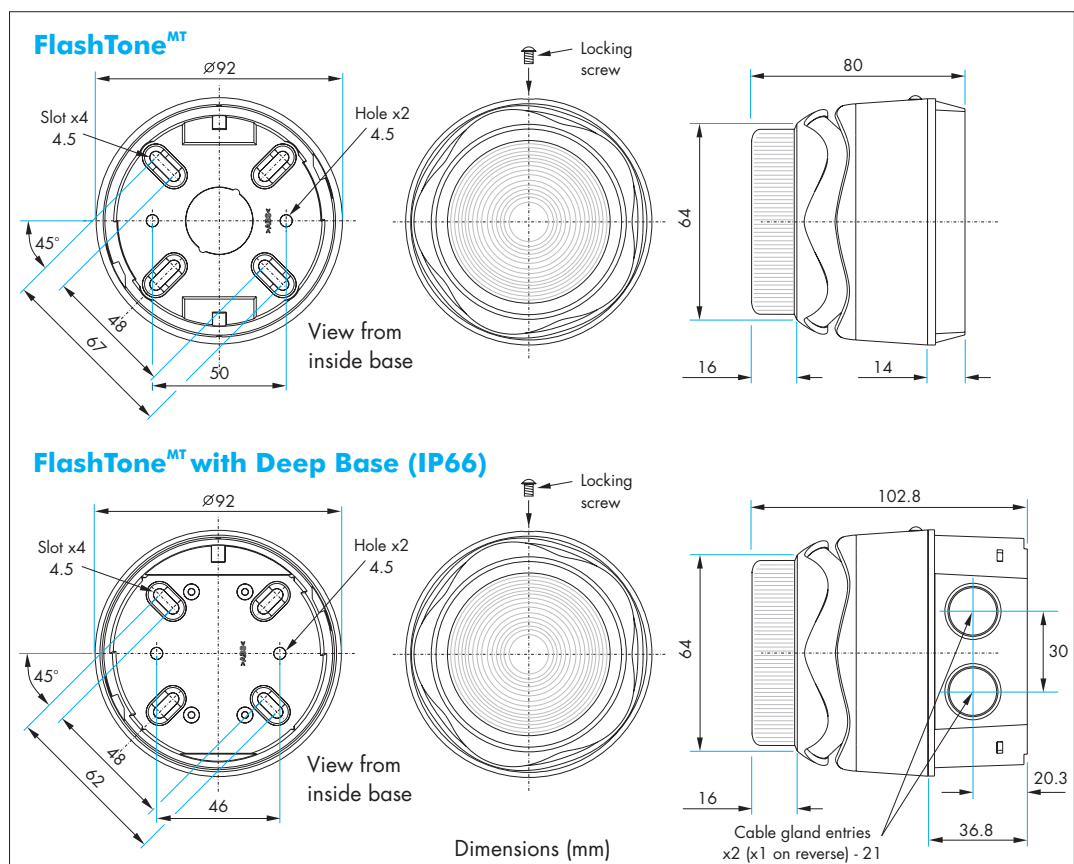

Specification

Beskrivning	FlashTone^{MT} multi-tone sounder/strobe
Operating voltage	9 - 30 Vdc
Mean current @ 12Vdc	Strobe: 90 mA max, Sounder: See Banshee^{MT} datasheet
Mean current @ 24Vdc	Strobe: 40 mA max, Sounder: See Banshee^{MT} datasheet
Strobe:	
Nominal flash energy	1W
Flash rate	60/minute
Temperature Range	-20 to 60°C
IP rating	Shallow base: IP45, Deep Base IP66
Lens colours available	Red, Clear, Green, Blue and Amber
Body colours available	Red and White

Installation

VIMPEX

Vimpex Ltd

Star Lane, Great Wakering
Essex, SS3 0PJ England.
Tel: +44 (0) 1702 216999
Fax: +44 (0) 1702 216699
E-mail: sales@vimpex.co.uk

www.vimpex.co.uk

We reserve the right to change or amend any design or specification in line with our policy of continuing development and improvement.

Part No: DS/FTMT/ISS 2