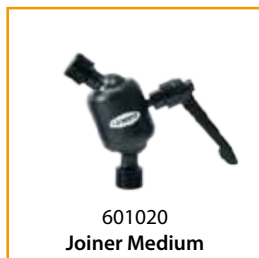

Laptop/screen bracket

501200 - Hold Small (210-300 mm)

501100 - Hold Large (280-400 mm)

601040 - Screen bracket VESA 75

601042 - Screen bracket VESA 75/100

Zirkona Joiner System

Technical Information

The components of Zirkona Joiner System are powder coated matt to reduce reflections.