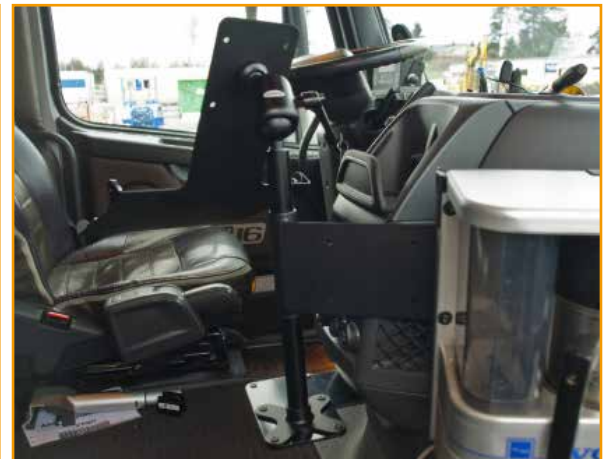

Pictured start bracket 201040-601040 Vesa 75-702110 Shelf-503000 Screen holder with keyboard holder