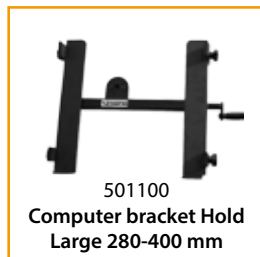

Laptop/screen bracket

501200 - Hold Small (210-300 mm)

501100 - Hold Large (280-400 mm)

601040 - Screen bracket VESA 75

601042 - Screen bracket VESA 75/100

Zirkona Joiner System

Technical Information

The components of Zirkona Joiner System are powder coated matt to reduce reflections.