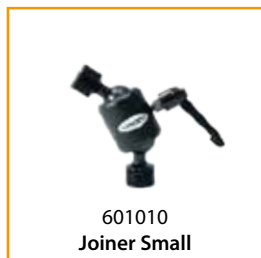

Laptop/screen bracket

501200 - Hold Small (210-300 mm)

501100 - Hold Large (280-400 mm)

601040 - Screen bracket VESA 75

601042 - Screen bracket VESA 75/100

Zirkona Joiner System

Technical Information

The components of Zirkona Joiner System are powder coated matt to reduce reflections.