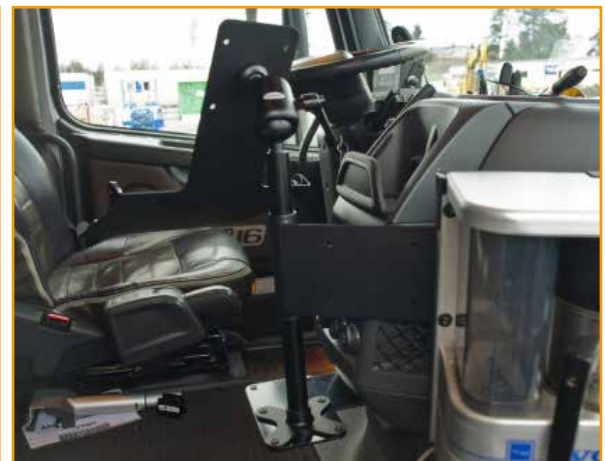

Pictured start bracket 201040-601040 Vesa 75-702110 Shelf-503000 Screen holder with keyboard holder