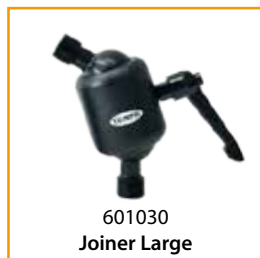

Laptop/screen bracket

501200 - Hold Small (210-300 mm)

501100 - Hold Large (280-400 mm)

601040 - Screen bracket VESA 75

601042 - Screen bracket VESA 75/100

Zirkona Joiner System

Technical Information

The components of Zirkona Joiner System are powder coated matt to reduce reflections.