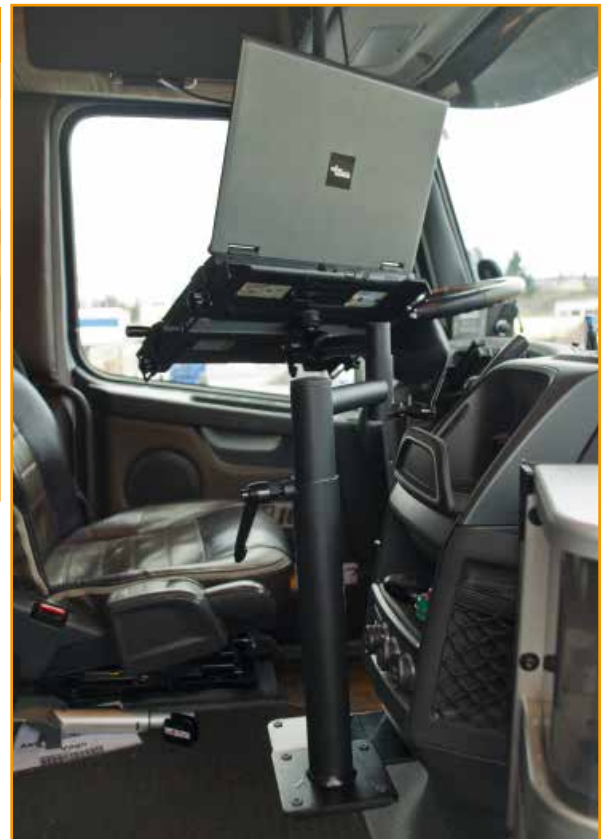

Mounts for screens and laptops

Volvo trucks

With Zirkona Swedens computer stands your truck will be upgraded to a mobile office with focus on flexibility, safety and ergonomics. Our product line consists of a range of pre-fitted stands and a component system called Zirkona Joiner System which can assembled to fit every unique need.

Pictured start bracket 201040-601040 Vesa 75-601070 threaded adapter

401719 Zirkona Robust

Stand with two swing arms and telescopic function (450-650 mm) for installation in heavy vehicles.

Supplemented with

Start bracket

- 201010 - Wall bracket 90°
- 201020 - Floor bracket 170x170
- 201025 - Floor bracket 75x75

Extension tube

- 205000 - Extension tube 170 mm

Laptop/screen bracket

- 501200 - Hold Small (210-300 mm)
- 501100 - Hold Large (280-400 mm)
- 601040 - Screen bracket VESA 75
- 601042 - Screen bracket VESA 75/100

Pictured start bracket 201040-601040 Vesa 75-401719 Robust-601020 Joiner Medium-501101 PC Holder Larg

702110 Zirkona shelf

Stand for mounting on centre console in trucks. Stabilizer included. Is supplemented with appropriate computer or screen bracket.