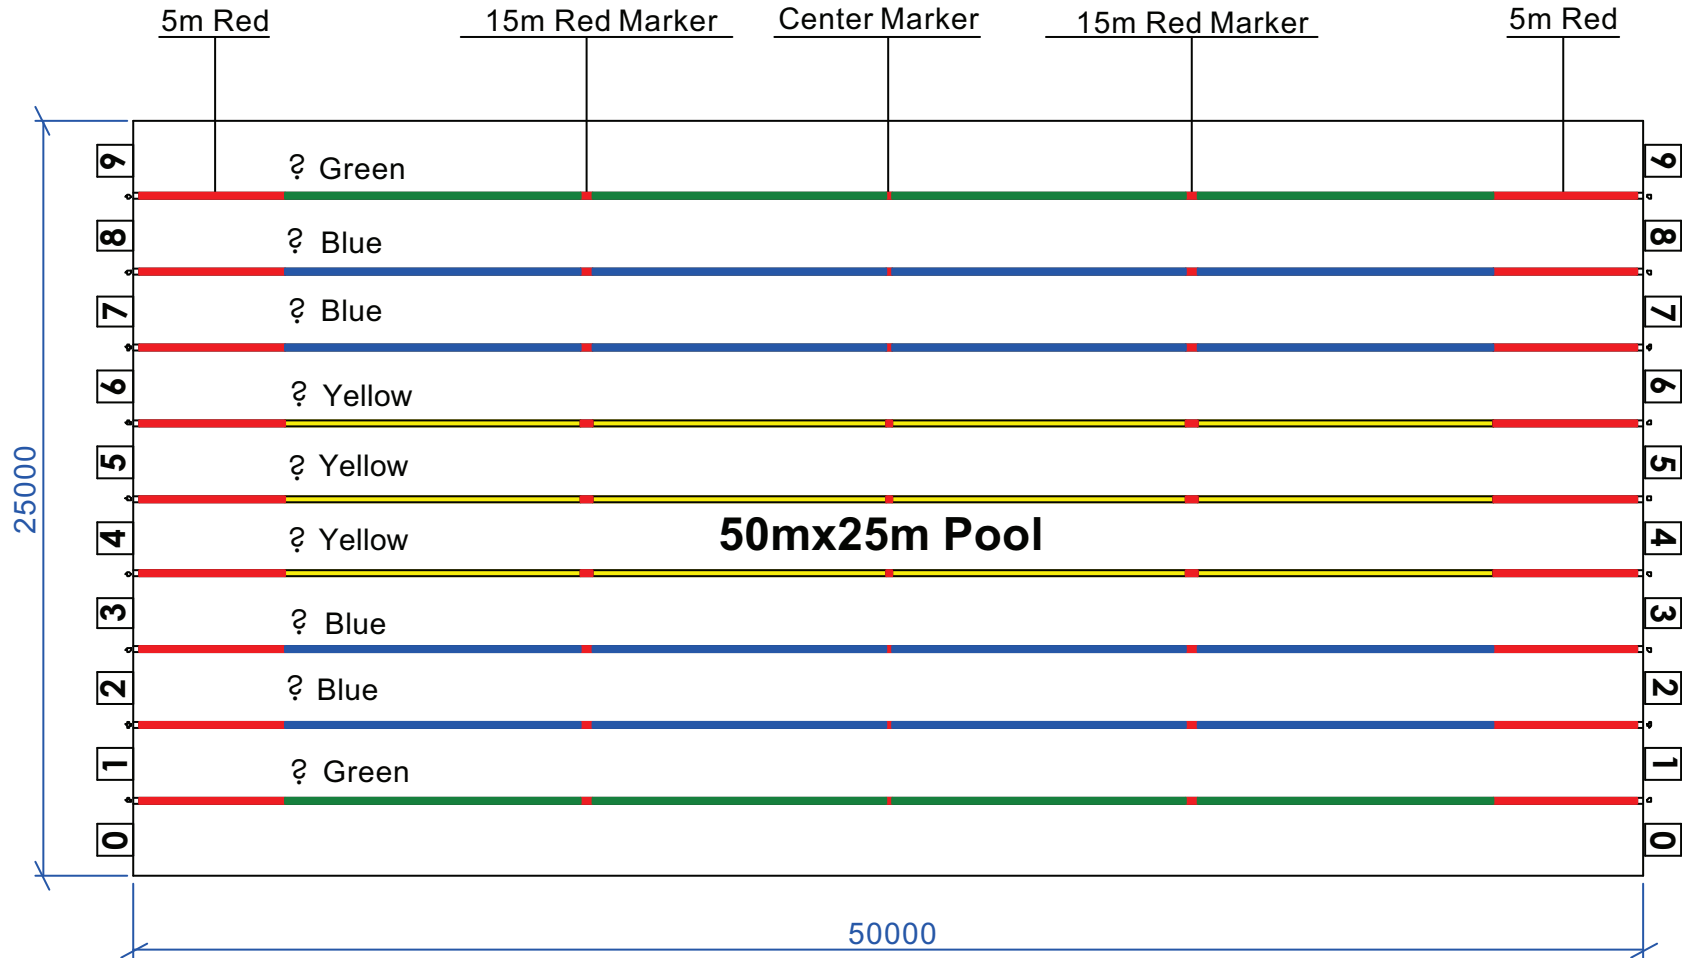

# Anti Wave Swimming Lane

Open Drawing

Anti Wave standard color for 50m Fina Pool

**PROPRIETARY AND CONFIDENTIAL**  
 The information contained in this drawing is the sole property of ANTI WAVE, any reproduction in part or as a whole without the written permission of ANTI WAVE is prohibited.

Project Name: Swimming Lane				Product Name: Standard Color for 50m Fina Pool		Project No. AWE00130	Product No. 09
Drawn Philip				Scale No Patents		Drawn Date 2007-04-26	Verify Date
©ANTI WAVE 2007 2001285610;7100219;4048677;01818714.5 & 2003/2920 e.g.							