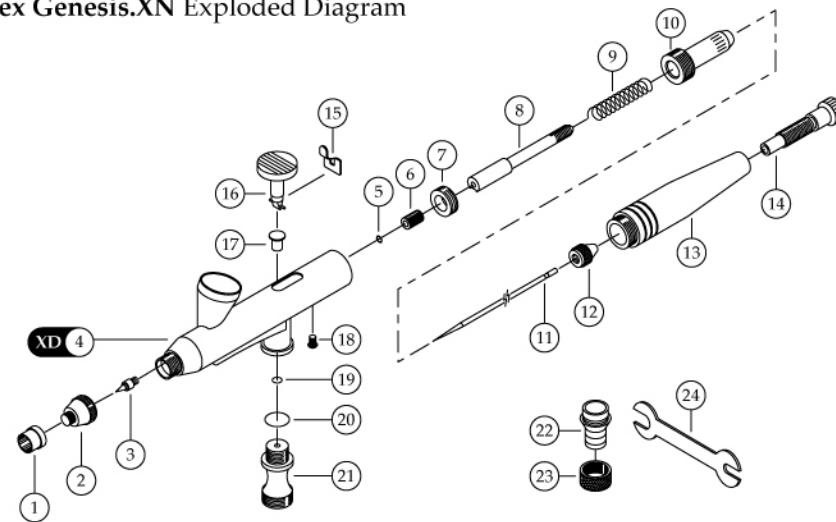

GreX Genesis.XS Exploded Diagram

GreX Genesis.XG Exploded Diagram

GreX Genesis.XD Exploded Diagram

GreX Genesis.XN Exploded Diagram

GreX Genesis.XD, XG, XN, XS Parts List

No.	Part Description	Part No.	For Models
1	Needle cap	A031020	XD, XN
		A031030	XG, XS
2	Nozzle cap	A041020	XD, XN
		A041030	XG, XS
3	Fluid nozzle	A051020	XD, XN
		A051030	XG, XS
4	Body	A010001	XD
		A010002	XN
		A010003	XG
		A010005	XS
5	Packing seal	A120001	XD, XN
		A120002	XG, XS
6	Packing screw	A130001	XD, XG, XN, XS
7	Guide screw	A130005	XD, XN
		A130006	XG, XS
8	Needle chuck	A071020	XD, XN
		A071030	XG, XS
9	Needle chuck spring	A110001	XD, XN
		A110002	XG, XS
10	Spring housing	A111001	XD, XN
		A111002	XG, XS
11	Fluid needle	A021020	XD, XN
		A021030	XG, XS
12	Needle lock	A150001	XD, XG, XN, XS
13	Rear handle cap	A080001	XD, XN
		A080002	XG, XS
14	Pre-set adjustment knob	A150002	XD, XG, XN, XS
15	Actuator	A150004	XD, XG, XN, XS
16	Trigger button	A150006	XD, XG, XN, XS
17	Piston	A150008	XD, XG, XN, XS
18	Screw	A130011	XD, XN
		A130012	XG, XS
19	O-ring	A060006	XD, XG, XN, XS
20	O-ring	A060001	XD, XG, XN, XS
21	Air valve assembly	A150009	XD, XG, XN, XS
22	Threaded insert	A150011	XD, XG, XN, XS
23	Nut	A150012	XD, XG, XN, XS
24	Nozzle wrench	A150010	XD, XG, XN, XS
25	Reservoir lid (7mL)	A100002	XG, XS
26	Side paint reservoir (7mL)	A090002	XS