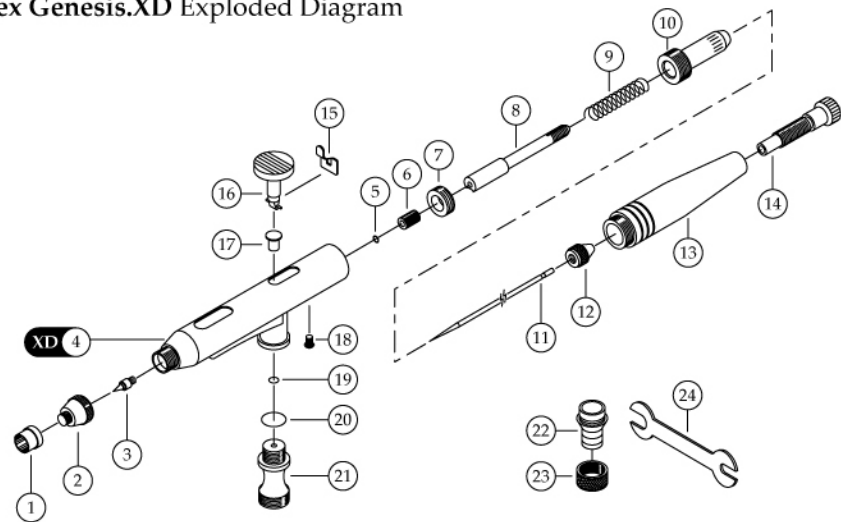

GreX Genesis.XS Exploded Diagram

GreX Genesis.XG Exploded Diagram

GreX Genesis.XD Exploded Diagram

GreX Genesis.XN Exploded Diagram

GreX Genesis.XD, XG, XN, XS Parts List

No.	Part Description	Part No.	For Models
1	Needle cap	A031020	XD, XN
		A031030	XG, XS
2	Nozzle cap	A041020	XD, XN
		A041030	XG, XS
3	Fluid nozzle	A051020	XD, XN
		A051030	XG, XS
4	Body	A010001	XD
		A010002	XN
		A010003	XG
		A010005	XS
5	Packing seal	A120001	XD, XN
		A120002	XG, XS
6	Packing screw	A130001	XD, XG, XN, XS
7	Guide screw	A130005	XD, XN
		A130006	XG, XS
8	Needle chuck	A071020	XD, XN
		A071030	XG, XS
9	Needle chuck spring	A110001	XD, XN
		A110002	XG, XS
10	Spring housing	A111001	XD, XN
		A111002	XG, XS
11	Fluid needle	A021020	XD, XN
		A021030	XG, XS
12	Needle lock	A150001	XD, XG, XN, XS
13	Rear handle cap	A080001	XD, XN
		A080002	XG, XS
14	Pre-set adjustment knob	A150002	XD, XG, XN, XS
15	Actuator	A150004	XD, XG, XN, XS
16	Trigger button	A150006	XD, XG, XN, XS
17	Piston	A150008	XD, XG, XN, XS
18	Screw	A130011	XD, XN
		A130012	XG, XS
19	O-ring	A060006	XD, XG, XN, XS
20	O-ring	A060001	XD, XG, XN, XS
21	Air valve assembly	A150009	XD, XG, XN, XS
22	Threaded insert	A150011	XD, XG, XN, XS
23	Nut	A150012	XD, XG, XN, XS
24	Nozzle wrench	A150010	XD, XG, XN, XS
25	Reservoir lid (7mL)	A100002	XG, XS
26	Side paint reservoir (7mL)	A090002	XS