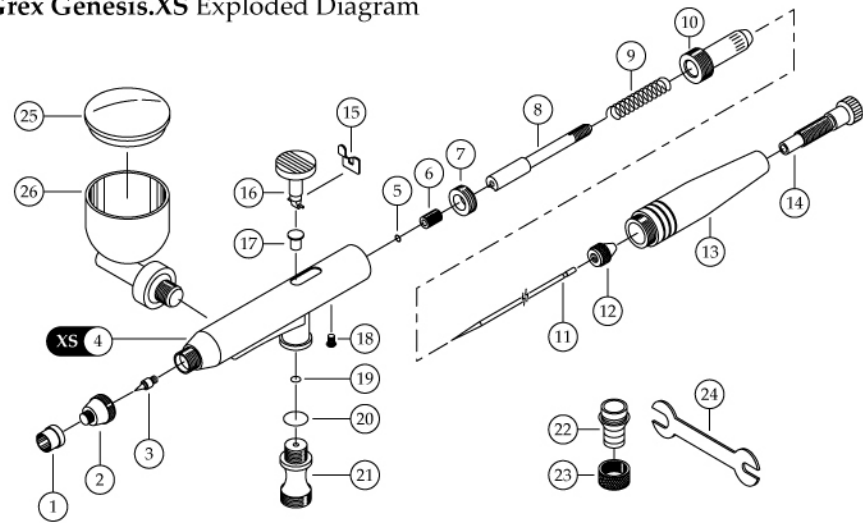

GreX Genesis.XS Exploded Diagram

GreX Genesis.XG Exploded Diagram

GreX Genesis.XD Exploded Diagram

GreX Genesis.XN Exploded Diagram

GreX Genesis.XD, XG, XN, XS Parts List

No.	Part Description	Part No.	For Models
1	Needle cap	A031020	XD, XN
		A031030	XG, XS
2	Nozzle cap	A041020	XD, XN
		A041030	XG, XS
3	Fluid nozzle	A051020	XD, XN
		A051030	XG, XS
4	Body	A010001	XD
		A010002	XN
		A010003	XG
		A010005	XS
5	Packing seal	A120001	XD, XN
		A120002	XG, XS
6	Packing screw	A130001	XD, XG, XN, XS
7	Guide screw	A130005	XD, XN
		A130006	XG, XS
8	Needle chuck	A071020	XD, XN
		A071030	XG, XS
9	Needle chuck spring	A110001	XD, XN
		A110002	XG, XS
10	Spring housing	A111001	XD, XN
		A111002	XG, XS
11	Fluid needle	A021020	XD, XN
		A021030	XG, XS
12	Needle lock	A150001	XD, XG, XN, XS
13	Rear handle cap	A080001	XD, XN
		A080002	XG, XS
14	Pre-set adjustment knob	A150002	XD, XG, XN, XS
15	Actuator	A150004	XD, XG, XN, XS
16	Trigger button	A150006	XD, XG, XN, XS
17	Piston	A150008	XD, XG, XN, XS
18	Screw	A130011	XD, XN
		A130012	XG, XS
19	O-ring	A060006	XD, XG, XN, XS
20	O-ring	A060001	XD, XG, XN, XS
21	Air valve assembly	A150009	XD, XG, XN, XS
22	Threaded insert	A150011	XD, XG, XN, XS
23	Nut	A150012	XD, XG, XN, XS
24	Nozzle wrench	A150010	XD, XG, XN, XS
25	Reservoir lid (7mL)	A100002	XG, XS
26	Side paint reservoir (7mL)	A090002	XS