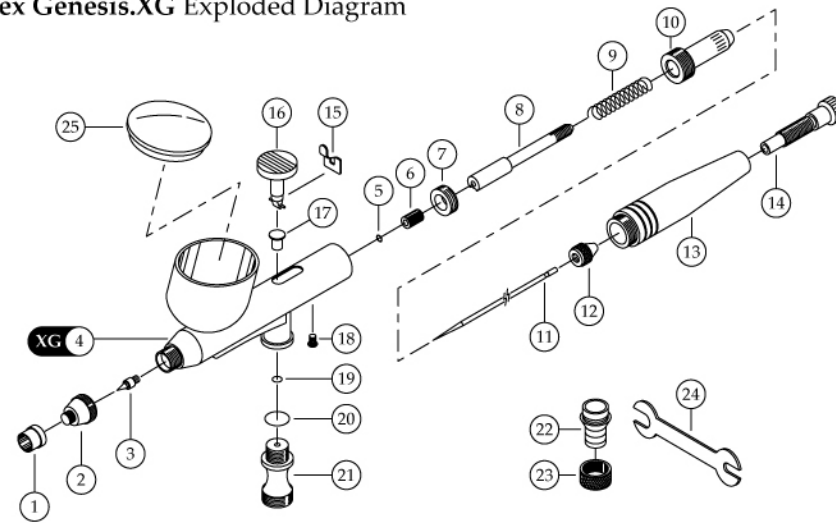

GreX Genesis.XS Exploded Diagram

GreX Genesis.XG Exploded Diagram

GreX Genesis.XD Exploded Diagram

GreX Genesis.XN Exploded Diagram

GreX Genesis.XD, XG, XN, XS Parts List

No.	Part Description	Part No.	For Models
1	Needle cap	A031020	XD, XN
		A031030	XG, XS
2	Nozzle cap	A041020	XD, XN
		A041030	XG, XS
3	Fluid nozzle	A051020	XD, XN
		A051030	XG, XS
4	Body	A010001	XD
		A010002	XN
		A010003	XG
		A010005	XS
5	Packing seal	A120001	XD, XN
		A120002	XG, XS
6	Packing screw	A130001	XD, XG, XN, XS
7	Guide screw	A130005	XD, XN
		A130006	XG, XS
8	Needle chuck	A071020	XD, XN
		A071030	XG, XS
9	Needle chuck spring	A110001	XD, XN
		A110002	XG, XS
10	Spring housing	A111001	XD, XN
		A111002	XG, XS
11	Fluid needle	A021020	XD, XN
		A021030	XG, XS
12	Needle lock	A150001	XD, XG, XN, XS
13	Rear handle cap	A080001	XD, XN
		A080002	XG, XS
14	Pre-set adjustment knob	A150002	XD, XG, XN, XS
15	Actuator	A150004	XD, XG, XN, XS
16	Trigger button	A150006	XD, XG, XN, XS
17	Piston	A150008	XD, XG, XN, XS
18	Screw	A130011	XD, XN
		A130012	XG, XS
19	O-ring	A060006	XD, XG, XN, XS
20	O-ring	A060001	XD, XG, XN, XS
21	Air valve assembly	A150009	XD, XG, XN, XS
22	Threaded insert	A150011	XD, XG, XN, XS
23	Nut	A150012	XD, XG, XN, XS
24	Nozzle wrench	A150010	XD, XG, XN, XS
25	Reservoir lid (7mL)	A100002	XG, XS
26	Side paint reservoir (7mL)	A090002	XS