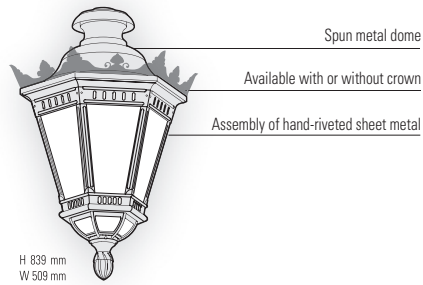

Citadelle

IP66 (lantern)
Class 1

Aluminium or patinated copper (unvarnished)
Opal PMMA diffuser

SOURCES

LED 35W - 3000K warm white
LED 35W - 4000K neutral white
LED 70W - 3000K warm white
LED 70W - 4000K neutral white
E27 - 105W max H 280 mm max
E27 SHP & IM on request

LED 35W
Real light output - 2027 lm
CRI > 80

LED 70W
Real light output - 4482 lm
CRI > 80

MODELS

height / width / depth

1 468 / 509

1

1 294 / 509 / 805

2