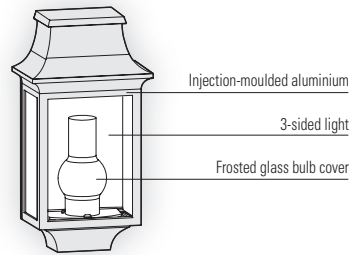

Louis Philippe 7

IP44
Class 2

Aluminium
Clear glass diffuser

SOURCES

E27 - 23W max Ø40 mm - H145 mm max
G9 - 40W max