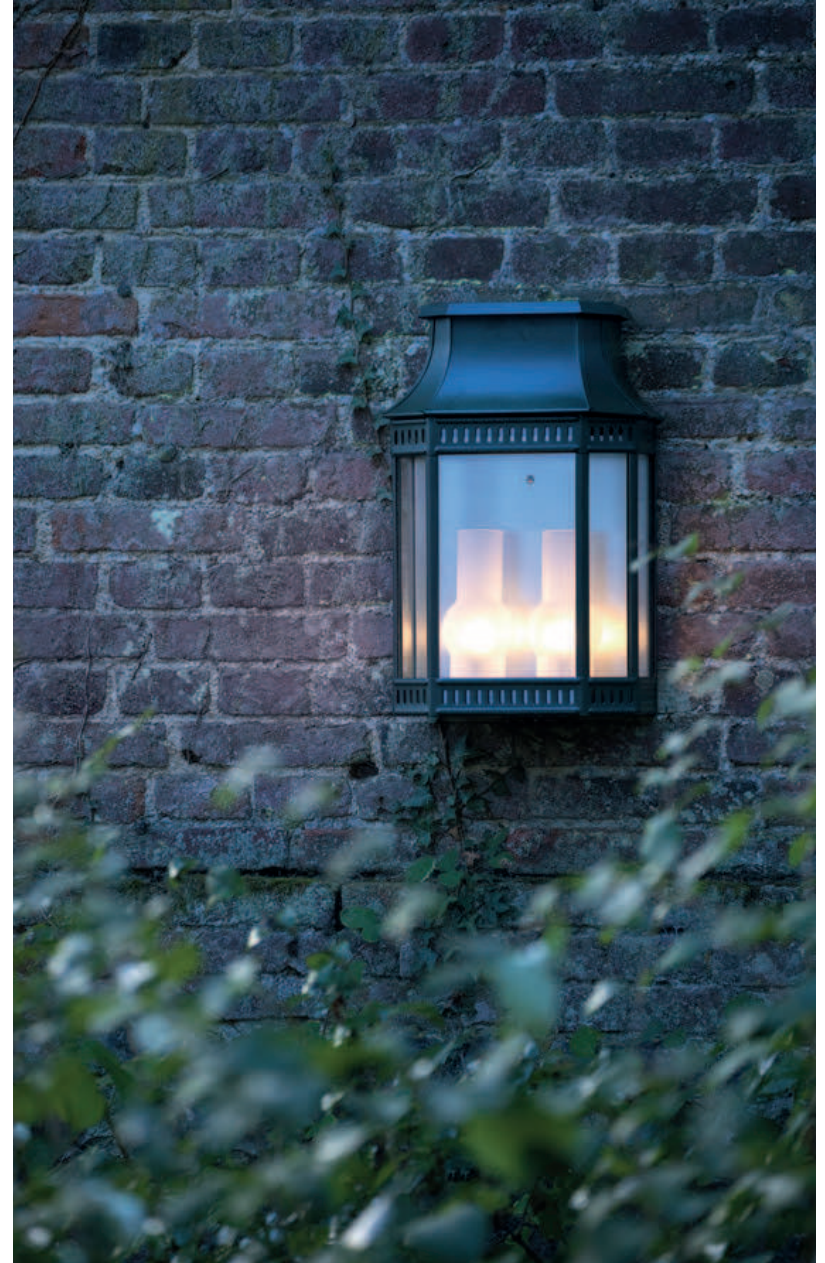

Louis Philippe 2

Louis Philippe 2

IP44
Class 1

Aluminium or tinted lacquered brass or raw zinc
Clear glass diffuser

SOURCES

E27 - 2 x 105W max Ø40 mm - H145 mm max
G9 - 2 x 75W max

REFERENCES

Replace **•••** with the colour code or material code

| MODEL | E27 | G9 | SPARE SET OF CLEAR GLASS | SPARE FROSTED GLASS BULB COVER |
|-------|-------------|-------------|--------------------------|--------------------------------|
| 1 | 135 001 ••• | 135 002 ••• | 165 041 609 | 165 076 610 |

COLOURS CODES

Replace **•••** with the colour code

| | | |
|--|--------------------|-----|
| | RAL 9005 JET BLACK | 000 |
| | SLATE GREY | 059 |
| | WHITE | 001 |

Other colours on request

| | | |
|--|--------------|-----|
| | SANDSTONE | 054 |
| | OLD RUSTIC | 046 |
| | GREEN PATINA | 008 |
| | GOLD PATINA | 009 |