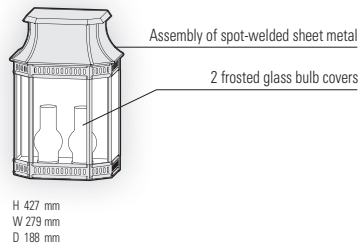

Louis Philippe 2

IP44
Class 1

Aluminium or tinted lacquered brass or raw zinc
Clear glass diffuser

SOURCES

E27 - 2 x 105W max Ø40 mm - H145 mm max
G9 - 2 x 75W max