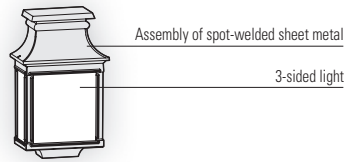

Louis Philippe 1

IP44
Class 1

Aluminium or tinted lacquered brass or raw zinc
Clear glass diffuser

SOURCE

E27 - 75W max Ø60 mm - H 200 mm max