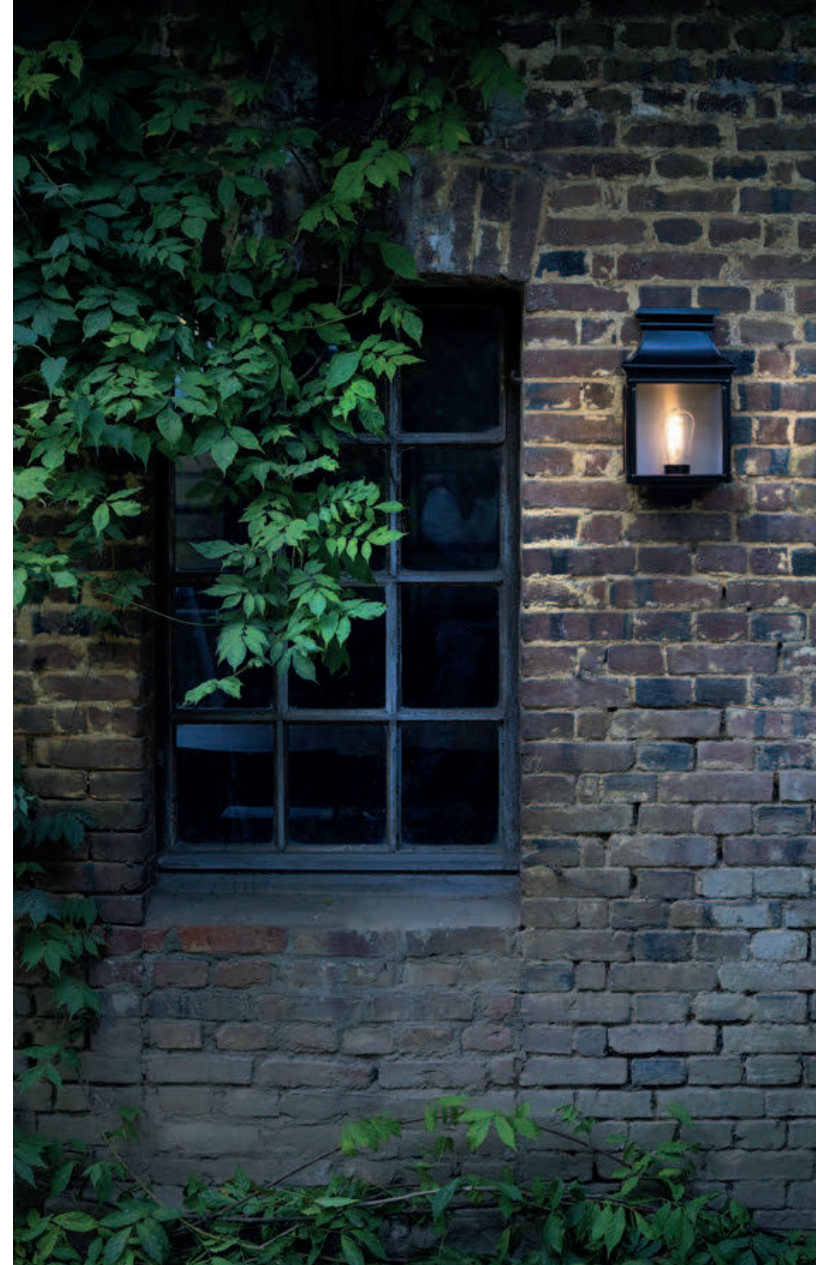

Louis Philippe 1