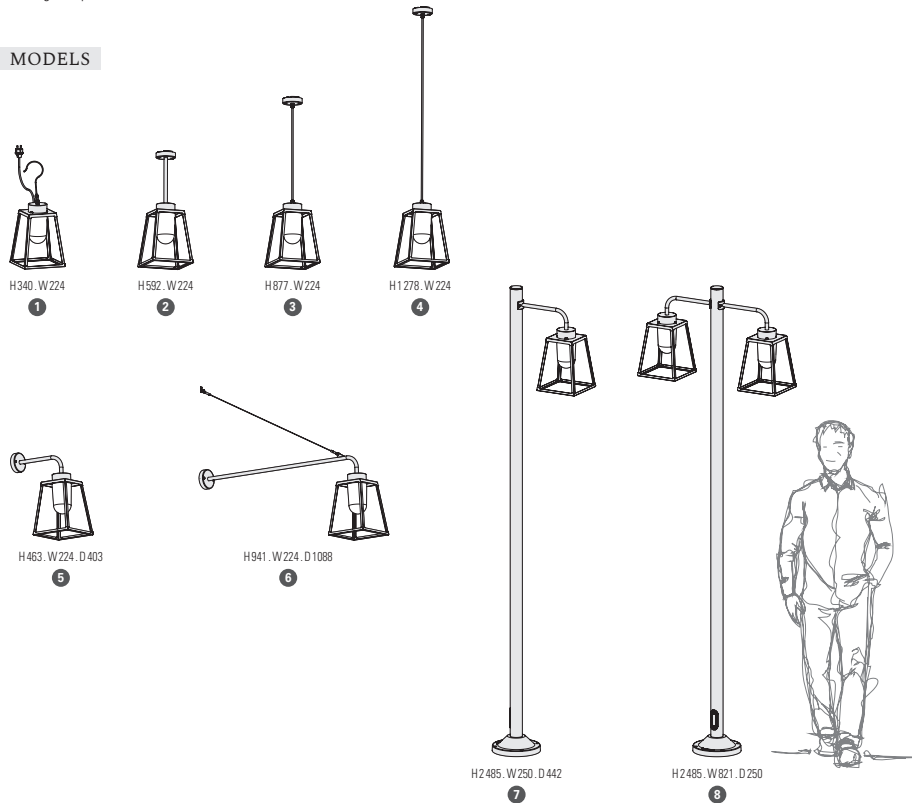

Lampio 1

IP65 (antenn)
Class 2
Class 1 (models 7 and 8)

Aluminium or tinted lacquered brass or patinated lacquered copper
Cup, rod, bracket and pole: black grey 107 (RAL 7021)
Clear or frosted glass diffuser

SOURCE

E27 - 52W max Ø68 mm - H150 mm max

E27 (2450 lm)
Real light output/frosted - 1558 lm
Real light output/clear - 1673 lm

MODELS

Lampio 1

REFERENCES

Replace **•••** with the colour code or the material code/ replace **(•)** with the country's electrical plug code

MODELS	DIFFUSERS	E27	CORNER PLATE	SPARE DIFFUSERS
1	CLEAR GLASS	131 001 •••(•)		165 035 609
	FROSTED GLASS	131 002 •••(•)		165 035 610
2	CLEAR GLASS	131 003 •••		165 035 609
	FROSTED GLASS	131 004 •••		165 035 610
3	CLEAR GLASS	131 005 •••		165 035 609
	FROSTED GLASS	131 006 •••		165 035 610
4	CLEAR GLASS	131 007 •••		165 035 609
	FROSTED GLASS	131 008 •••		165 035 610
5	CLEAR GLASS	131 009 •••	147 005 •••	165 035 609
	FROSTED GLASS	131 010 •••		165 035 610
6	CLEAR GLASS	131 011 •••		165 035 609
	FROSTED GLASS	131 012 •••		165 035 610
7	CLEAR GLASS	131 013 •••		165 035 609
	FROSTED GLASS	131 014 •••		165 035 610
8	CLEAR GLASS	131 015 •••		165 035 609
	FROSTED GLASS	131 016 •••		165 035 610

COLOURS CODES

Replace **•••** with the colour code ↓

	RAL 7021 BLACK GREY 107		RAL 3013 TOMATO RED 110
	RAL 7044 SILK GREY 105		RAL 2004 PURE ORANGE 014
	RAL 9010 PURE WHITE 101		RAL 1016 SULFUR YELLOW 068
	BLUE 111		RAL 6025 FERN GREEN 109

Other colours on request

MATERIAL CODES

	TINTED LACQUERED BRASS 070
	PATINATED LACQUERED COPPER 080

With cup, rod, bracket and pole Black grey 107 (RAL 7021) for all materials

PLUGS CODES

The standard Roger Pradier® plugs are SCHUKO plugs type F
Except for French plugs, replace **(•)** with the country's plug code ↓

	UK PLUG UK type G		SWISS PLUG CH type J

MOUNTING