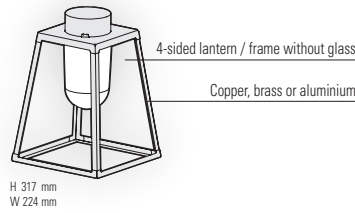

Lampio 1

IP65 (antenn)
Class 2
Class 1 (models 7 and 8)

Aluminium or tinted lacquered brass or patinated lacquered copper
Cup, rod, bracket and pole: black grey 107 (RAL 7021)
Clear or frosted glass diffuser

SOURCE

E27 - 52W max Ø68 mm - H150 mm max

E27 (2450 lm)
Real light output/frosted - 1558 lm
Real light output/clear - 1673 lm

MODELS

Lampio 1

REFERENCES

Replace **•••** with the colour code or the material code/ replace **(•)** with the country's electrical plug code

MODELS	DIFFUSERS	E27	CORNER PLATE	SPARE DIFFUSERS
1	CLEAR GLASS	131 001 •••(•)		165 035 609
	FROSTED GLASS	131 002 •••(•)		165 035 610
2	CLEAR GLASS	131 003 •••		165 035 609
	FROSTED GLASS	131 004 •••		165 035 610
3	CLEAR GLASS	131 005 •••		165 035 609
	FROSTED GLASS	131 006 •••		165 035 610
4	CLEAR GLASS	131 007 •••		165 035 609
	FROSTED GLASS	131 008 •••		165 035 610
5	CLEAR GLASS	131 009 •••	147 005 •••	165 035 609
	FROSTED GLASS	131 010 •••		165 035 610
6	CLEAR GLASS	131 011 •••		165 035 609
	FROSTED GLASS	131 012 •••		165 035 610
7	CLEAR GLASS	131 013 •••		165 035 609
	FROSTED GLASS	131 014 •••		165 035 610
8	CLEAR GLASS	131 015 •••		165 035 609
	FROSTED GLASS	131 016 •••		165 035 610

COLOURS CODES

Replace **•••** with the colour code ↓

	RAL 7021 BLACK GREY 107		RAL 3013 TOMATO RED 110
	RAL 7044 SILK GREY 105		RAL 2004 PURE ORANGE 014
	RAL 9010 PURE WHITE 101		RAL 1016 SULFUR YELLOW 068
	BLUE 111		RAL 6025 FERN GREEN 109

Other colours on request

MATERIAL CODES

	TINTED LACQUERED BRASS 070
	PATINATED LACQUERED COPPER 080

With cup, rod, bracket and pole Black grey 107 (RAL 7021) for all materials

PLUGS CODES

The standard Roger Pradier® plugs are SCHUKO plugs type F
Except for French plugs, replace **(•)** with the country's plug code ↓

	UK PLUG UK type G		SWISS PLUG CH type J

MOUNTING