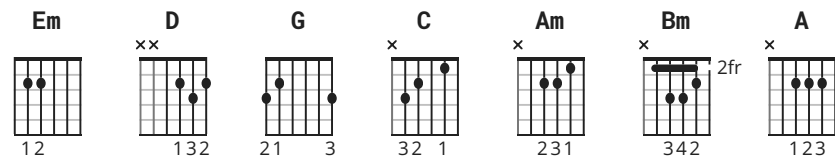

A Star Is Born - Shallow chords by Misc Soundtrack/Lady Gaga & Bradley Cooper

Difficulty: novice

Tuning: E A D G B E

Key: G

CHORDS

STRUMMING

96 bpm

[Intro]

|Em D G| |
|C |G D |
|Em D G| |

[Verse 1]

Em D G
Tell me somethin' girl
C G D
Are you happy in this modern world?
Em D G
Or do you need more
C G D
Is there somethin' else you're searchin' for?

[Refrain]

Em D G
I'm fallin'
C
In all the good times
G D Em D G
I find myself longin' for change
C G D
And in the bad times I fear myself

|Em D G| |
|Em D G| |

[Verse 2]

Em D G
Tell me something boy

G **D** **Em**
We're far from the shallow now

[Outro]

Am **D**
In the sha-ha-sha-ha-low

G **D** **Em**
In the sha-sha-la-la-la-low

Am **D**
In the sha-ha-sha-ha-low