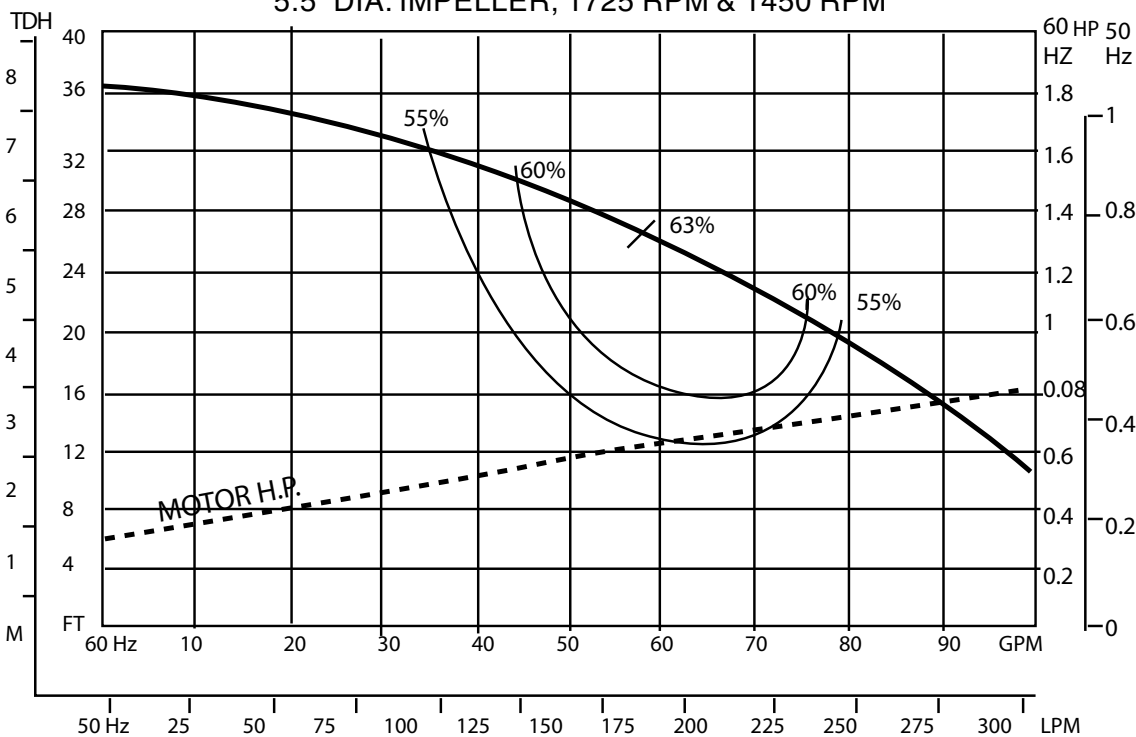

SERIES HE 1

3.5" DIA. IMPELLER, 3450 RPM & 2850 RPM

SERIES HE 2

3.875" DIA. IMPELLER, 3450 RPM & 2850 RPM

SERIES HE 3

4.375" DIA. IMPELLER, 3450 RPM & 2850 RPM

SERIES HE 4

5.0" DIA. IMPELLER, 3450 RPM & 2850 RPM

SERIES HE 5

5.5" DIA. IMPELLER, 3450 RPM & 2850 RPM

SERIES HE 6

5.5" DIA. IMPELLER, 1725 RPM & 1450 RPM

SERFILCO[®], LTD.
 2900 MacArthur Blvd. 847-509-2900
 Northbrook, IL 60062-2005 800-323-5431
 email: sales@serfilco.com FAX: 847-559-1995
 www.serfilco.com