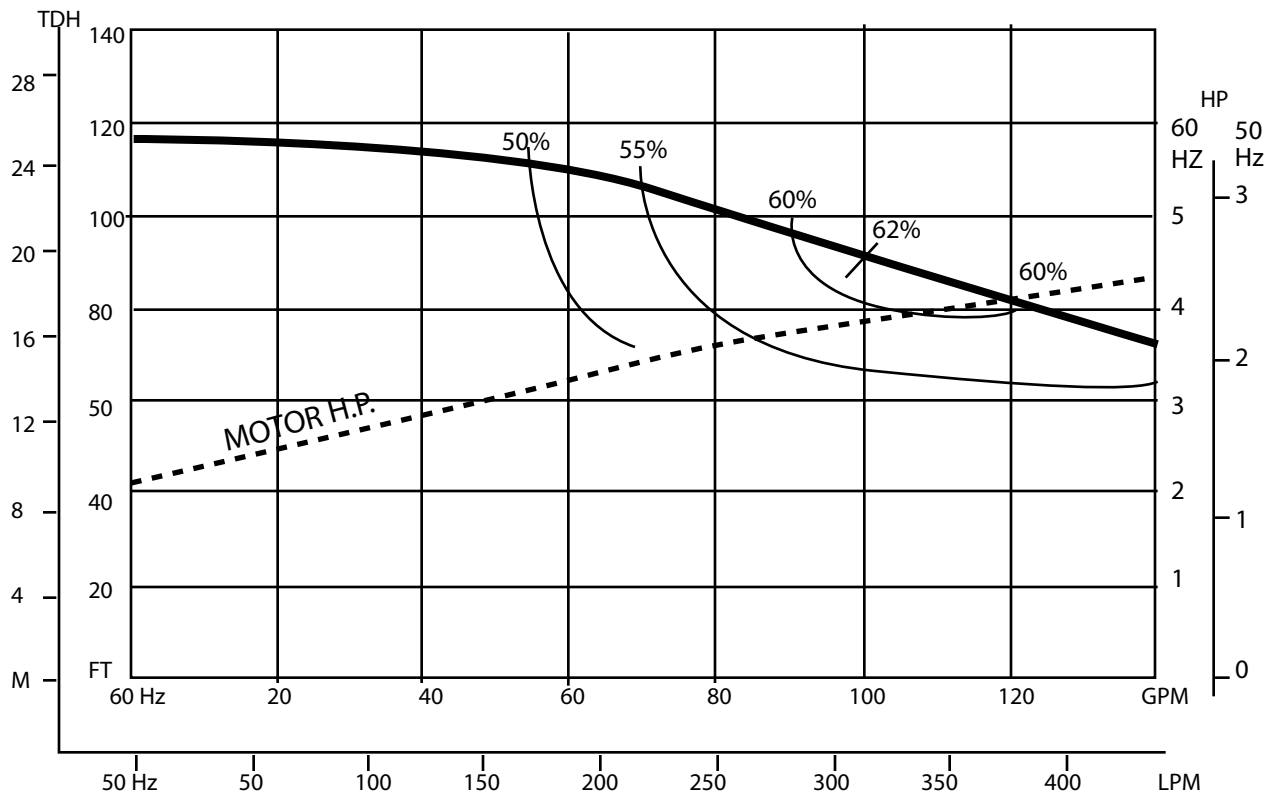

SERIES HE 1

3.5" DIA. IMPELLER, 3450 RPM & 2850 RPM

SERIES HE 2

3.875" DIA. IMPELLER, 3450 RPM & 2850 RPM

SERIES HE 3

4.375" DIA. IMPELLER, 3450 RPM & 2850 RPM

SERIES HE 4

5.0" DIA. IMPELLER, 3450 RPM & 2850 RPM

SERIES HE 5

5.5" DIA. IMPELLER, 3450 RPM & 2850 RPM

SERIES HE 6

5.5" DIA. IMPELLER, 1725 RPM & 1450 RPM

SERFILCO[®], LTD.
 2900 MacArthur Blvd. 847-509-2900
 Northbrook, IL 60062-2005 800-323-5431
 email: sales@serfilco.com FAX: 847-559-1995
 www.serfilco.com