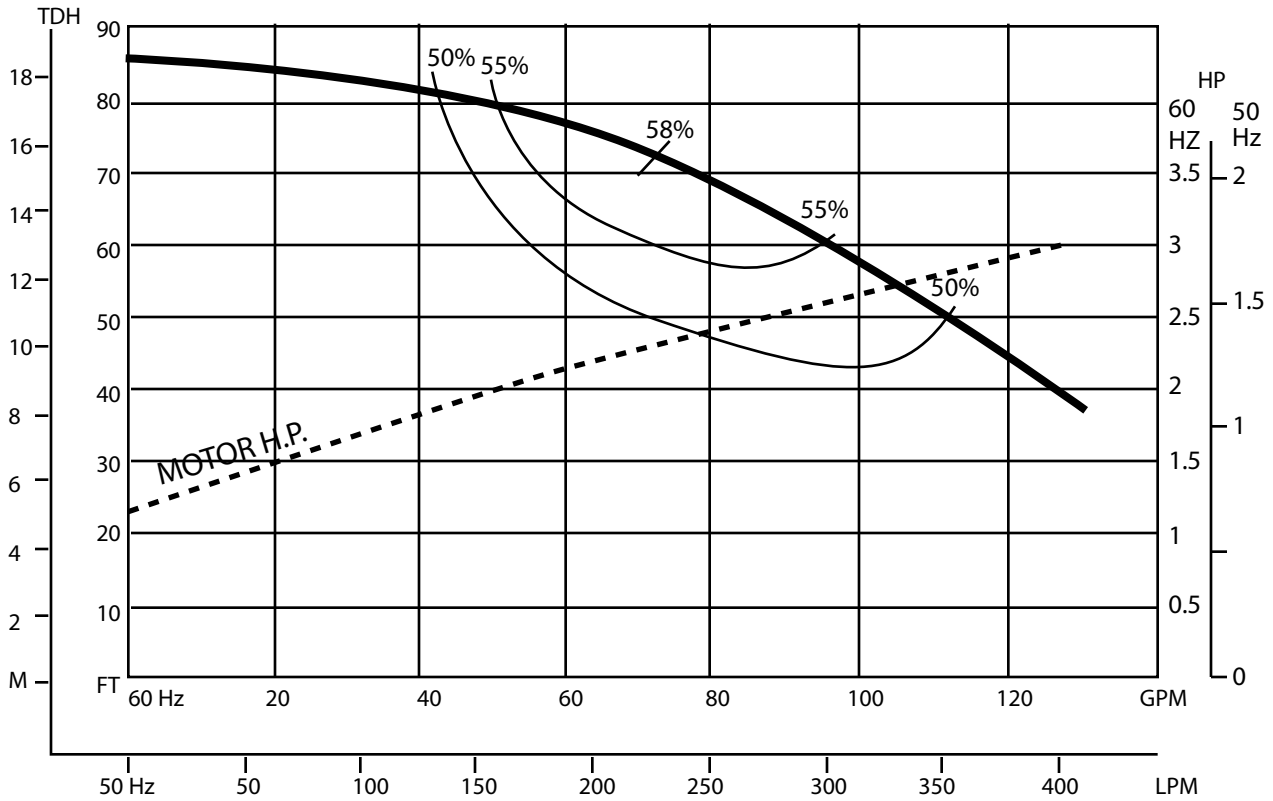

SERIES HE 1

3.5" DIA. IMPELLER, 3450 RPM & 2850 RPM

SERIES HE 2

3.875" DIA. IMPELLER, 3450 RPM & 2850 RPM

SERIES HE 3

4.375" DIA. IMPELLER, 3450 RPM & 2850 RPM

SERIES HE 4

5.0" DIA. IMPELLER, 3450 RPM & 2850 RPM

SERIES HE 5

5.5" DIA. IMPELLER, 3450 RPM & 2850 RPM

SERIES HE 6

5.5" DIA. IMPELLER, 1725 RPM & 1450 RPM

SERFILCO[®], LTD.
 2900 MacArthur Blvd. 847-509-2900
 Northbrook, IL 60062-2005 800-323-5431
 email: sales@serfilco.com FAX: 847-559-1995
 www.serfilco.com