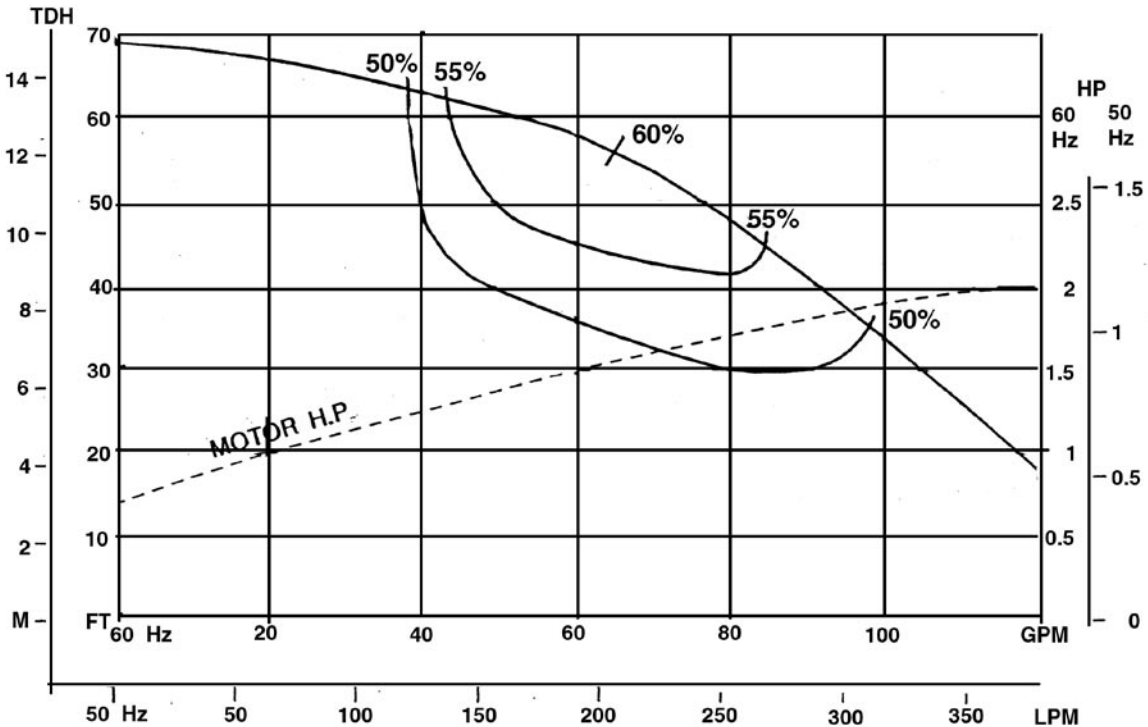

SERIES HE 1

3.5" DIA. IMPELLER, 3450 RPM & 2850 RPM

SERIES HE 2

3.875" DIA. IMPELLER, 3450 RPM & 2850 RPM

SERIES HE 3

4.375" DIA. IMPELLER, 3450 RPM & 2850 RPM

SERIES HE 4

5.0" DIA. IMPELLER, 3450 RPM & 2850 RPM

SERIES HE 5

5.5" DIA. IMPELLER, 3450 RPM & 2850 RPM

SERIES HE 6

5.5" DIA. IMPELLER, 1725 RPM & 1450 RPM

SERFILCO[®], LTD.
 2900 MacArthur Blvd. 847-509-2900
 Northbrook, IL 60062-2005 800-323-5431
 email: sales@serfilco.com FAX: 847-559-1995
 www.serfilco.com