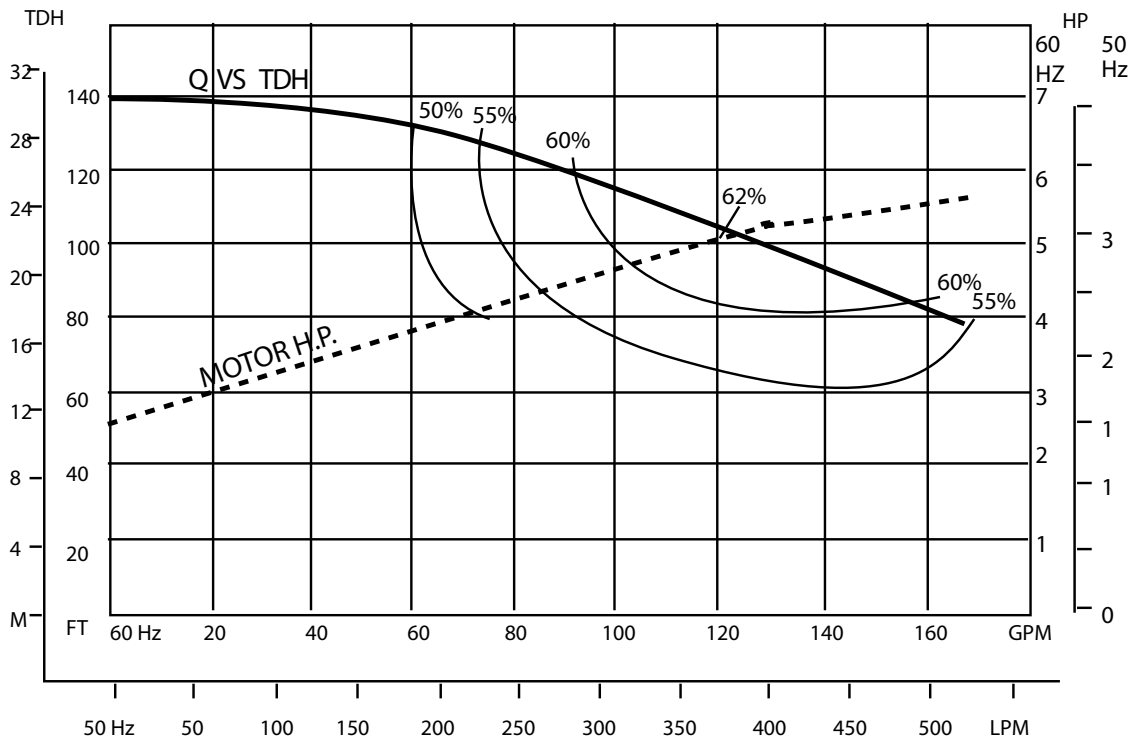

SERIES HE 1

3.5" DIA. IMPELLER, 3450 RPM & 2850 RPM

SERIES HE 2

3.875" DIA. IMPELLER, 3450 RPM & 2850 RPM

SERIES HE 3

4.375" DIA. IMPELLER, 3450 RPM & 2850 RPM

SERIES HE 4

5.0" DIA. IMPELLER, 3450 RPM & 2850 RPM

SERIES HE 5

5.5" DIA. IMPELLER, 3450 RPM & 2850 RPM

SERIES HE 6

5.5" DIA. IMPELLER, 1725 RPM & 1450 RPM

SERFILCO[®], LTD.
 2900 MacArthur Blvd. 847-509-2900
 Northbrook, IL 60062-2005 800-323-5431
 email: sales@serfilco.com FAX: 847-559-1995
 www.serfilco.com