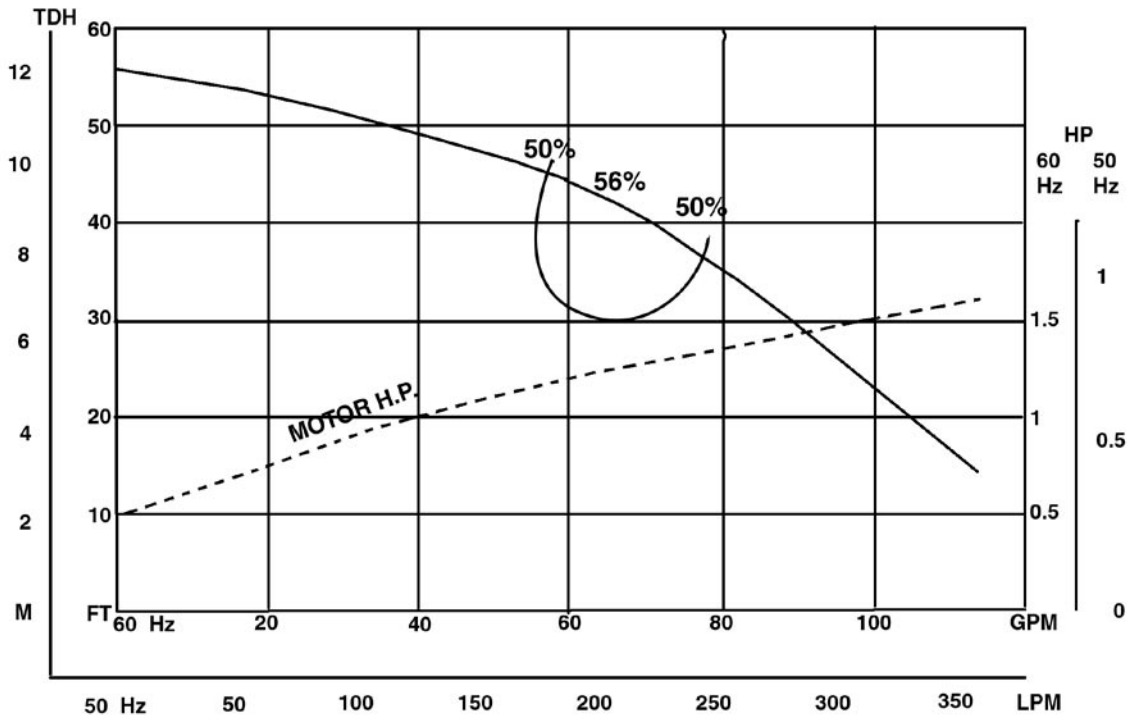

SERIES HE 1

3.5" DIA. IMPELLER, 3450 RPM & 2850 RPM

SERIES HE 2

3.875" DIA. IMPELLER, 3450 RPM & 2850 RPM

SERIES HE 3

4.375" DIA. IMPELLER, 3450 RPM & 2850 RPM

SERIES HE 4

5.0" DIA. IMPELLER, 3450 RPM & 2850 RPM

SERIES HE 5

5.5" DIA. IMPELLER, 3450 RPM & 2850 RPM

SERIES HE 6

5.5" DIA. IMPELLER, 1725 RPM & 1450 RPM

SERFILCO[®], LTD.
 2900 MacArthur Blvd. 847-509-2900
 Northbrook, IL 60062-2005 800-323-5431
 email: sales@serfilco.com FAX: 847-559-1995
 www.serfilco.com