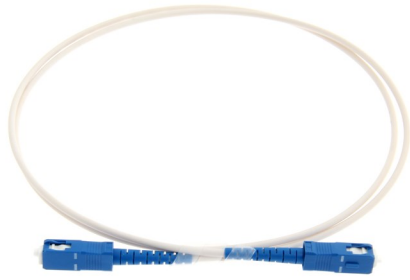

EUROLAN Fiber Villa patchcords

1xSC-SC 9/125 APC Singlemode OS2 Simplex

NOTE! The image above does not exactly correspond to the product description, the connectors is in green color for APC

Ordering information

Part number	E-number	Description
41E-S4-SC-SC-0E-04WT-A	5069021	Villapatch 3mm 1xSC-SC APC 9/125 0,5m G657B3
41E-S4-SC-SC-01-04WT-A	5069023	Villapatch 3mm 1xSC-SC APC 9/125 1,0m G657B3
41E-S4-SC-SC-02-04WT-A	5069025	Villapatch 3mm 1xSC-SC APC 9/125 2,0m G657B3
41E-S4-SC-SC-03-04WT-A	5069027	Villapatch 3mm 1xSC-SC APC 9/125 3,0m G657B3
41E-S4-SC-SC-05-04WT-A	5069029	Villapatch 3mm 1xSC-SC APC 9/125 5,0m G657B3
41E-S4-SC-SC-07-04WT-A	5069031	Villapatch 3mm 1xSC-SC APC 9/125 7,0m G657B3
41E-S4-SC-SC-09-04WT-A	5069032	Villapatch 3mm 1xSC-SC APC 9/125 9,0m G657B3

- √ Used as a connection cable at home to connect fiber outlets with active equipment.
- √ Simplex
- √ Kevlar reinforced
- √ Come in standard with 3mm outer jacket and LSZH.
- √ Glass: OS2 G657B3
- √ All connectors are equipped with zirconia ferruls and conform to TIA/EIA568.3, Bellcore GR-02
- √ Test protocol come with each item.
- √ Bending radius: 50 mm