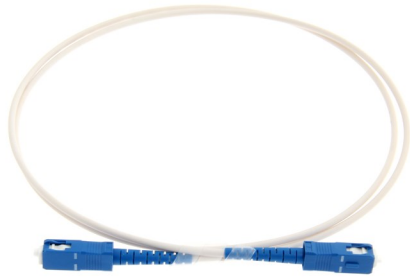

EUROLAN Fiber Villa patchcords

1xSC-SC 9/125 UPC Singlemode OS2 Simplex

Ordering information

Part number	E-number	Description
41E-S4-SC-SC-0E-04WT	5069013	Villapatch 3mm 1xSC-SC UPC 9/125 0,5m G657B3
41E-S4-SC-SC-01-04WT	5069014	Villapatch 3mm 1xSC-SC UPC 9/125 1,0m G657B3
41E-S4-SC-SC-02-04WT	5069015	Villapatch 3mm 1xSC-SC UPC 9/125 2,0m G657B3
41E-S4-SC-SC-03-04WT	5069016	Villapatch 3mm 1xSC-SC UPC 9/125 3,0m G657B3
41E-S4-SC-SC-05-04WT	5069017	Villapatch 3mm 1xSC-SC UPC 9/125 5,0m G657B3
41E-S4-SC-SC-07-04WT	5069018	Villapatch 3mm 1xSC-SC UPC 9/125 7,0m G657B3
41E-S4-SC-SC-09-04WT	5069019	Villapatch 3mm 1xSC-SC UPC 9/125 9,0m G657B3

- √ Used as a connection cable at home to connect fiber outlets with active equipment.
- √ Simplex
- √ Kevlar reinforced
- √ Come in standard with 3mm outer jacket and LSZH.
- √ Glass: OS2 G657B3
- √ All connectors are equipped with zirconia ferruls and conform to TIA/EIA568.3, Bellcore GR-02
- √ Test protocol come with each item.
- √ Bending radius: 50 mm