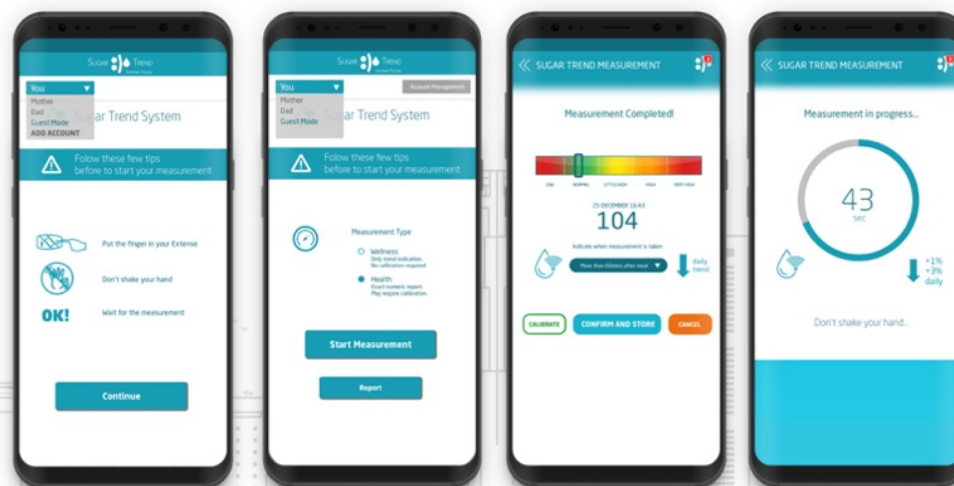

SUGAR TREND SOFTWARE

SUGAR TREND
SOFTWARE PACKAGE