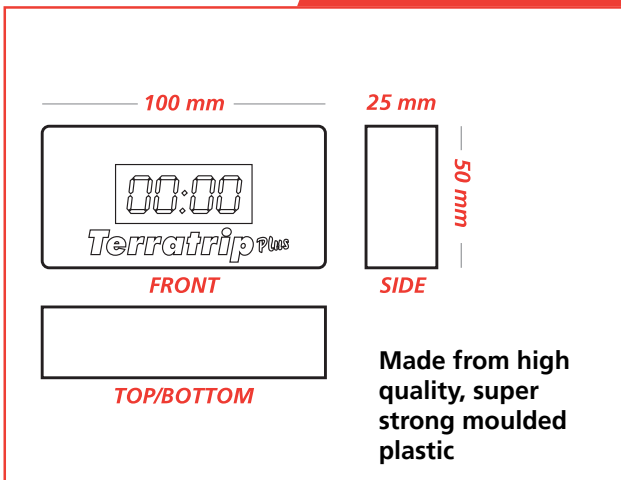

Terratrip Remote Display

T016G

Optional remote display for speed, interval distance or average speed. Compatible with all 202 and 303 TerraTrips

SIZE AND DIMENSIONS

FEATURES

- 202 & 303 Plus, Interval Distance up to 99.99, Road Survey 9.999
- 202 Plus, Speed. No speed if connected to 202 Classic
- 303 Plus, Speed and Average Speed
- Shows Miles or km
- Display back lighting
- Regularity target speed indicators. LEDs

thoroughbred performance - when every second counts