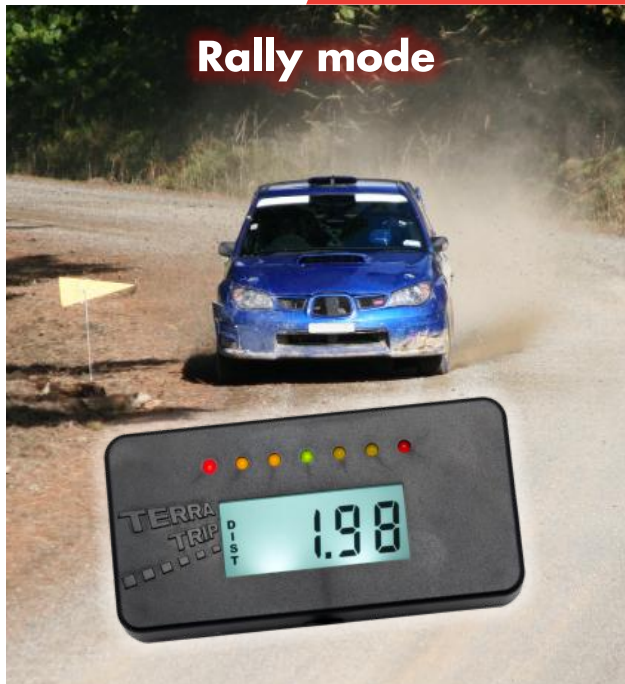

Terratrip Remote Display

T016G

Optional remote display for speed, interval distance or average speed. Compatible with all 202 and 303 TerraTrips

SIZE AND DIMENSIONS

FEATURES

- 202 & 303 Plus, Interval Distance up to 99.99, Road Survey 9.999
- 202 Plus, Speed. No speed if connected to 202 Classic
- 303 Plus, Speed and Average Speed
- Shows Miles or km
- Display back lighting
- Regularity target speed indicators. LEDs

thoroughbred performance - when every second counts