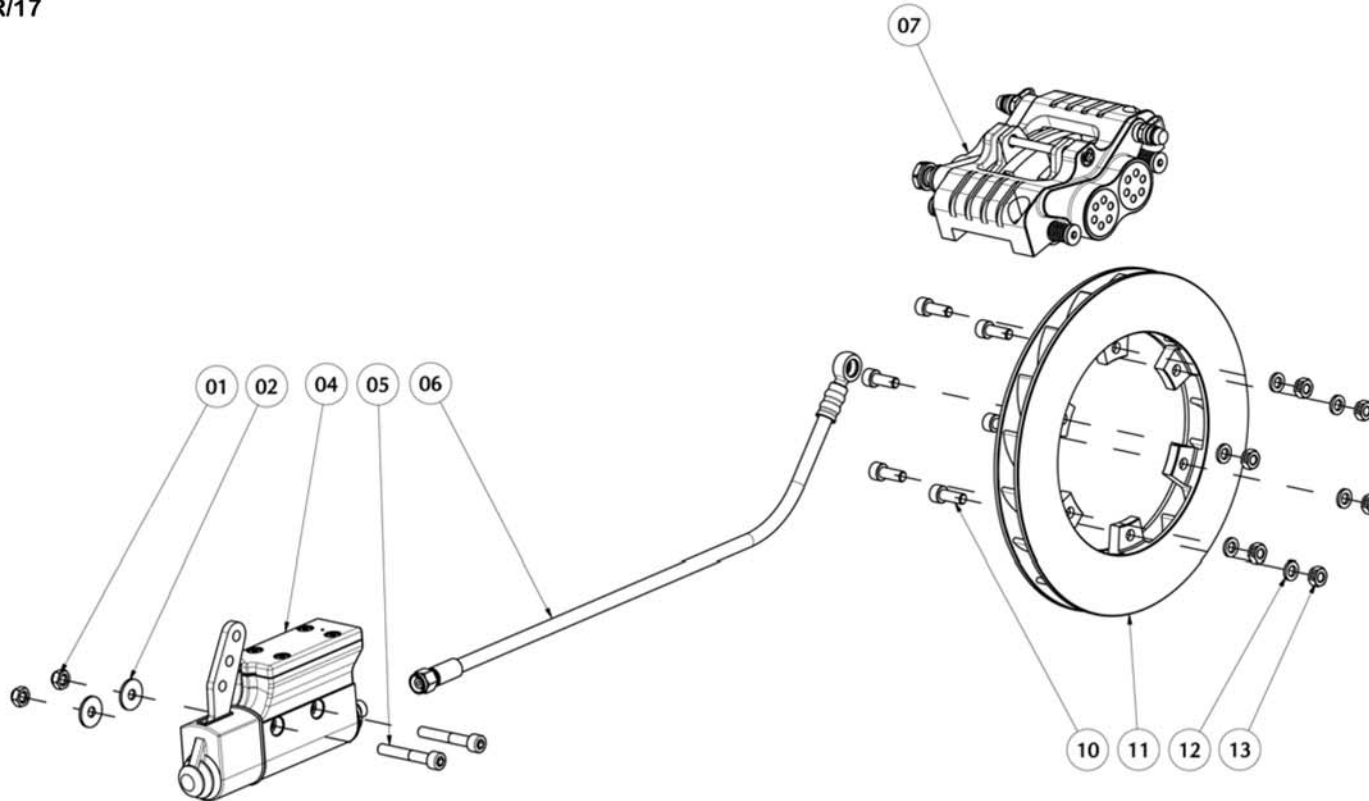

# KB125

4WP 17/FR/17  
 4WH 16/FR/14 r17  
 2WP 18/FR/17

Pos.	Code	Description	Q.ty
01	KVDA06BS	LOW SELF-LOCKING NUT M6 ZINC-PLATED	2
02	KVR0618S	WASHER 6x18mm ZINC-PLATED	2
04	KB030	BRAKE PUMP W/TRANSPARENT TANK	1
05	KVC06040S	CYLINDRICAL HEAD SCREW M6x40mm	2
06	KT308T-OI_069	STAINLESS STEEL PIPE 8mm -O/I- TRANSPARENT L.69cm.	1
07	KB101	SPEED EVO HYDRAULIC BRAKE CALIPER	1
10	KVC0616S	CYLINDRICAL HEAD SCREW M6x16mm	6
11	K239R	REAR SELF-VENTILATED BRAKE DISK 200x18mm	1
12	KVR0612S	WASHER 6x12mm ZINC-PLATED	6
13	KVDMI06S	METALBLOC NUT M6	6

## OPTIONAL

K729F (D.50mm)

K729D (D.40mm)

**KB102B**  
 only for K231, K251  
 K253, K254