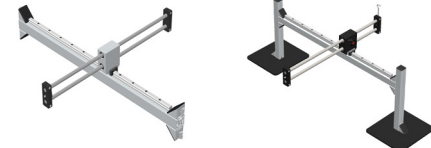

HD-210-LB-E, Inspectis Track stand, Large Base with focusing WD 35-410mm, ESD-Protected Base

HD-170, XY-travel Stand, In-Line
HD-180, XY-travel Stand, Table-top