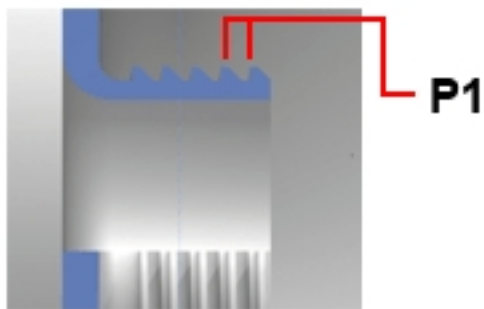

Name : [S60X6 \(2"\) male buttress](#)
D1 : 60mm (2.36")
P1: 6mm (0.24")
IBC Manufacturer: Greif, Mauser (Mamor), Sotralentz

Name: [S75X6 \(2"\) male buttress](#)
D1 : 75mm (2.95")
P1: 6mm (0.24")
IBC Manufacturer: Schutz, Clawson, Fustiplast

Name: [S80X6 \(2"\) male buttress](#)
D1: 80mm (3.15")
P1: 6mm (0.24")
IBC Manufacturer : Mauser (Hoover) Repaltainer

Name: [S100X8 \(3"\) male buttress](#)
D1: 100mm (3.94")
P1: 8mm (0.32")
IBC Manufacturer : Schutz, Greif, Mauser, Fustiplast, Sotralentz