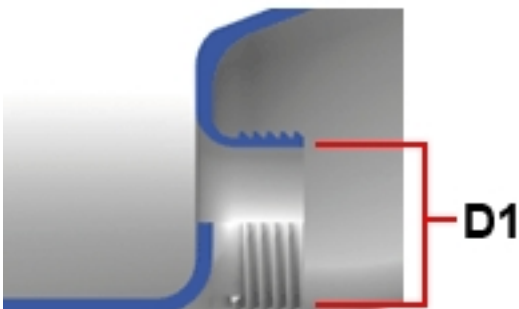

Name : [S60X6 \(2"\) male buttress](#)
D1 : 60mm (2.36")
P1: 6mm (0.24")
IBC Manufacturer: Greif, Mauser (Mamor), Sotralentz

Name: [S75X6 \(2"\) male buttress](#)
D1 : 75mm (2.95")
P1: 6mm (0.24")
IBC Manufacturer: Schutz, Clawson, Fustiplast

Name: [S80X6 \(2"\) male buttress](#)
D1: 80mm (3.15")
P1: 6mm (0.24")
IBC Manufacturer : Mauser (Hoover) Repaltainer

Name: [S100X8 \(3"\) male buttress](#)
D1: 100mm (3.94")
P1: 8mm (0.32")
IBC Manufacturer : Schutz, Greif, Mauser, Fustiplast, Sotralentz