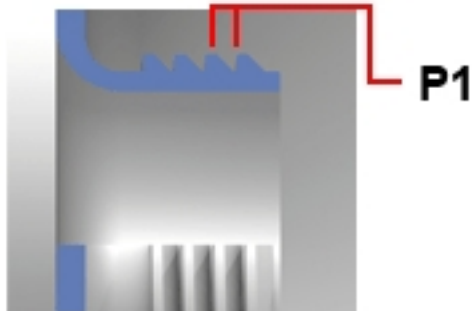

Name : [S60X6 \(2"\) male buttress](#)
D1 : 60mm (2.36")
P1: 6mm (0.24")
IBC Manufacturer: Greif, Mauser (Mamor), Sotralentz

Name: [S75X6 \(2"\) male buttress](#)
D1 : 75mm (2.95")
P1: 6mm (0.24")
IBC Manufacturer: Schutz, Clawson, Fustiplast

Name: [S80X6 \(2"\) male buttress](#)
D1: 80mm (3.15")
P1: 6mm (0.24")
IBC Manufacturer : Mauser (Hoover) Repaltainer

Name: [S100X8 \(3"\) male buttress](#)
D1: 100mm (3.94")
P1: 8mm (0.32")
IBC Manufacturer : Schutz, Greif, Mauser, Fustiplast, Sotralentz