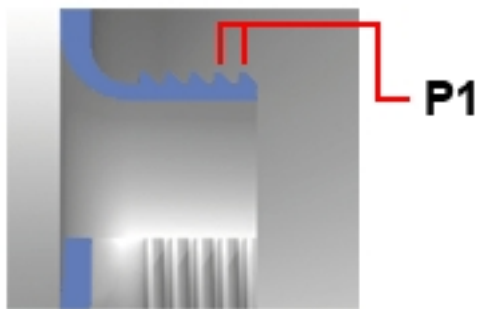

Name : [S60X6 \(2"\) male buttress](#)
D1 : 60mm (2.36")
P1: 6mm (0.24")
IBC Manufacturer: Greif, Mauser (Mamor), Sotralentz

Name: [S75X6 \(2"\) male buttress](#)
D1 : 75mm (2.95")
P1: 6mm (0.24")
IBC Manufacturer: Schutz, Clawson, Fustiplast

Name: [S80X6 \(2"\) male buttress](#)
D1: 80mm (3.15")
P1: 6mm (0.24")
IBC Manufacturer : Mauser (Hoover) Repaltainer

Name: [S100X8 \(3"\) male buttress](#)
D1: 100mm (3.94")
P1: 8mm (0.32")
IBC Manufacturer : Schutz, Greif, Mauser, Fustiplast, Sotralentz