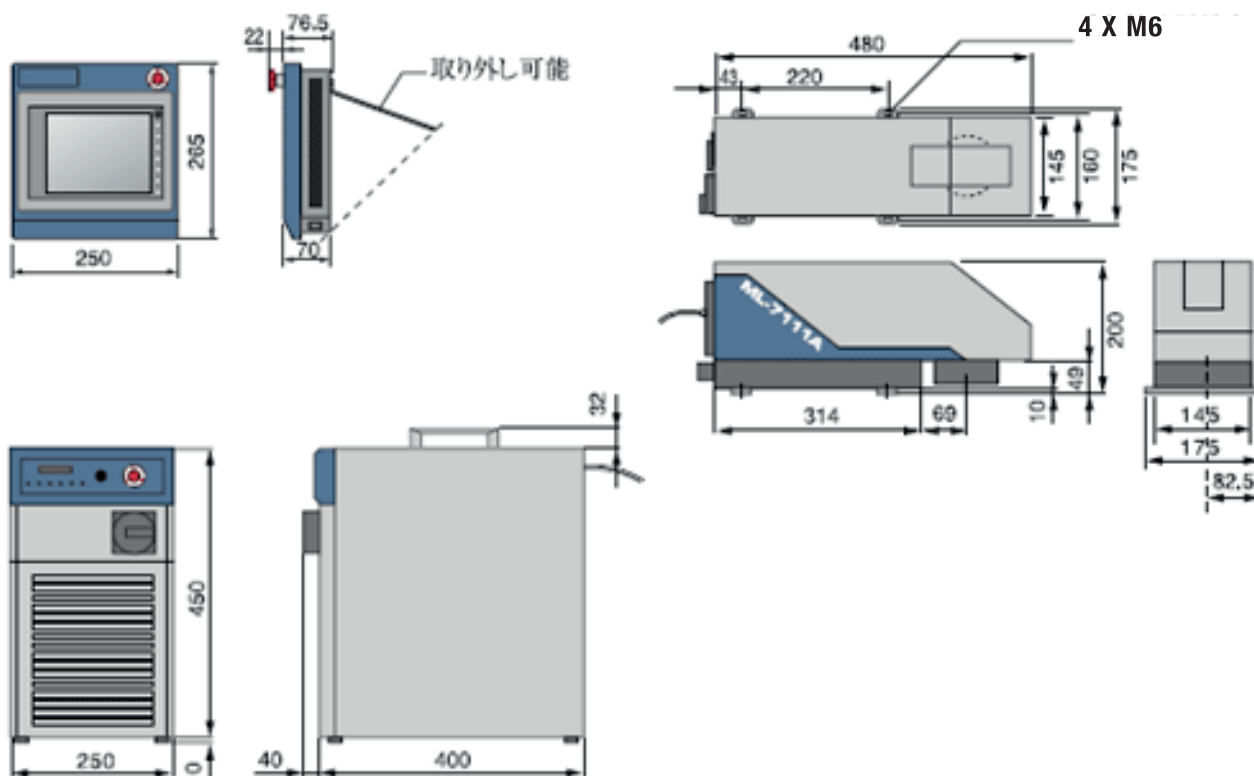

TECHNICAL SPECIFICATIONS

Max. rated output	5 W
Power requirements	Single-phase, 100 V - 240 VAC (+6%/-10%) , 50/60 Hz
Breaker rated current	10A
Cooler	Air cooling
Environment	5 to 35°C with humidity 40 – 85%
Weight	37 kg
Safety Class	Class 4 laser, pilot laser: Class 1
Legal Approval	CE compliant

Lens	f80	f100	f160	f254	f300	f410
Area	□ 56 mm	□ 80 mm	□ 100 mm	□ 150 mm	□ 175 mm	□ 225 mm
W.D.	76 mm	95 mm	175 mm	277 mm	327 mm	434m

DRAWINGS

Lindberghstrasse 1 • DE-82178 Puchheim, Germany
T: +49 (0) 89 83 94 030 • Fax : +49 (0) 89 839403 68
info@amadamiyachi.eu • www.amadamiyachieurope.com
ISO 9001 Certified Company

EUROPE
Amada Miyachi Europe BV
Helmond, The Netherlands
T: +31 (0) 492 542 225
info@amadamiyachi.eu

Amada Miyachi Europe Kft.
Budapest, Hungary
T: +36 1 431 9927
info@amadamiyachi.eu

Amada Miyachi Europe
Derby, United Kingdom
T: +44 (0) 1332 361 238
info@amadamiyachi.eu

Amada Miyachi Europe
Saint Germain en Laye, France
T: +33 (0) 139 046 430
info@amadamiyachi.eu

Amada Miyachi Europe
Torino, Italy
T: +39 011 223 83 16
info@amadamiyachi.eu

Amada Miyachi Europe
Prague-West, Czech Republic
T: +420 251 512 157
info@amadamiyachi.eu

AMERICAS
Amada Miyachi America Inc.
Monrovia, CA, USA
T: +1-626-303-5676
info@amadamiyachi.com

Amada Miyachi do Brasil Ltda.
Sao Paulo, Brasil
T: +55-11-4193-1187
antonio.ruiz@miyachi.com

ASIA
Amada Miyachi Co., Ltd.
Noda, Japan
T: +81-4-7125-6177
sales@miyachi.com

Amada Miyachi Shanghai, Co., Ltd.
Shanghai, China
T: +86-21-6448-6000
zqzhang@msc.miyachi.com

Amada Miyachi Korea Co., Ltd.
Gyeonggi-do, Korea
T: +82-31-8015-6810
dykim@mkc.miyachi.com

Amada Miyachi Taiwan Co., Ltd.
Taipei, Taiwan R.O.C.
T: 886-2-2397-4778
keigaku@miyachi.com

Amada Miyachi (Thailand) Co., Ltd.
Samutprakarn, Thailand
T: +66-2751-9337-8
info@mtl.miyachi.com

Amada Miyachi Vietnam Co., Ltd.
Ho Chi Minh City, Vietnam
T: +84-8-3771-7972

Amada Miyachi India Pvt., Ltd.
Bangalore, Karnataka
info@miyachiindia.com