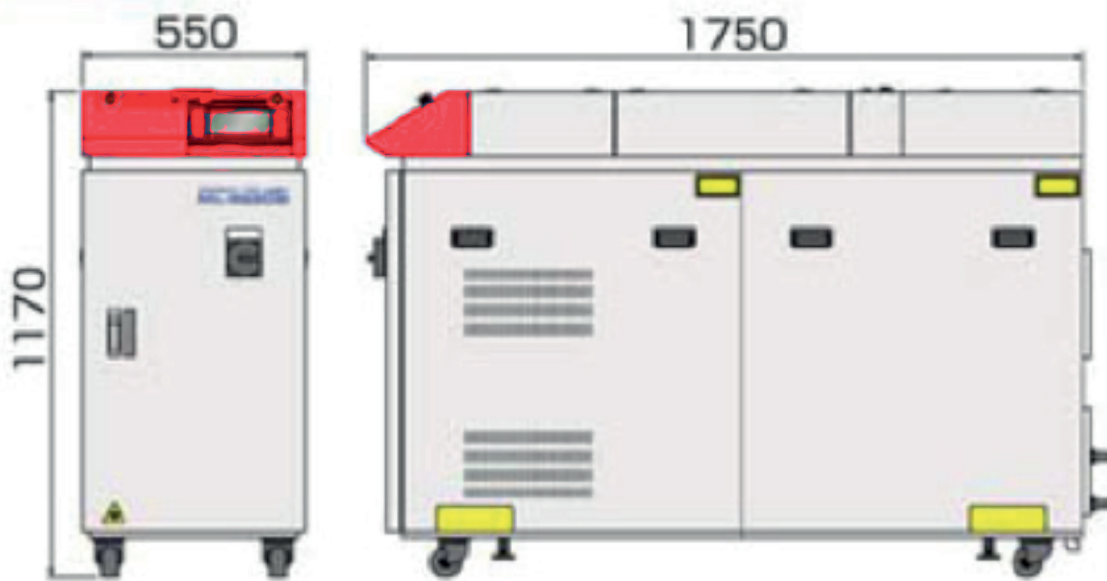

TECHNICAL SPECIFICATIONS

Model	ML-2651B	ML-2650B
Max. rated output	500 W	600 W
Max. output energy	80 J/P	100 J/P
Max. peak power	8 kW	10 kW
Power requirements	3-phase, 380, 400 V to AC (+/- 10%) , 50/60 Hz	
Breaker rated current	60 A (400 VAC)	
Cooler	Water -Water	
Weight	540 kg	
Safety class	Class 4 laser, pilot laser: Class 1	
Legal approval	CE compliant	

DRAWINGS

Lindberghstrasse 1 • DE-82178 Puchheim, Germany
T: +49 (0) 89 83 94 030 • Fax : +49 (0) 89 839403 68
infode@amadamiyachi.eu • www.amadamiyachieurope.com
ISO 9001 Certified Company

EUROPE

Amada Miyachi Europe BV
Helmond, The Netherlands
T: +31 (0) 492 542 225
infoeu@amadamiyachi.eu

Amada Miyachi Europe Kft.
Budapest, Hungary
T: +36 1 431 9927
infohu@amadamiyachi.eu

Amada Miyachi Europe
Derby, United Kingdom
T: +44 (0) 1332 361 238
infouk@amadamiyachi.eu

Amada Miyachi Europe
Saint Germain en Laye, France
T: +33 (0) 139 046 430
infofr@amadamiyachi.eu

Amada Miyachi Europe
Torino, Italy
T: +39 011 223 83 16
infoit@amadamiyachi.eu

Amada Miyachi Europe
Prague-West, Czech Republic
T: +420 251 512 157
infocz@amadamiyachi.eu

AMERICAS

Amada Miyachi America Inc.
Monrovia, CA, USA
T: +1-626-303-5676
info@amadamiyachi.com

Amada Miyachi do Brasil Ltda.
Sao Paulo, Brasil
T: +55-11-4193-1187
antonio.ruiz@miyachi.com

ASIA

Amada Miyachi Co., Ltd.
Noda, Japan
T: +81-4-7125-6177
sales@miyachi.com

Amada Miyachi Shanghai, Co., Ltd.
Shanghai, China
T: +86-21-6448-6000
zqzhang@msc.miyachi.com

Amada Miyachi Korea Co., Ltd.
Gyeonggi-do, Korea
T: +82-31-8015-6810
dykim@mkc.miyachi.com

Amada Miyachi Taiwan Co., Ltd.
Taipei, Taiwan R.O.C.
T: 886-2-2397-4778
keigaku@miyachi.com

Amada Miyachi (Thailand) Co., Ltd.
Samutprakarn, Thailand
T: +66-2751-9337-8
info@mtl.miyachi.com

Amada Miyachi Vietnam Co., Ltd.
Ho Chi Minh City, Vietnam
T: +84-8-3771-7972

Amada Miyachi India Pvt., Ltd.
Bangalore, Karnataka
info@miyachiindia.com

follow us on: