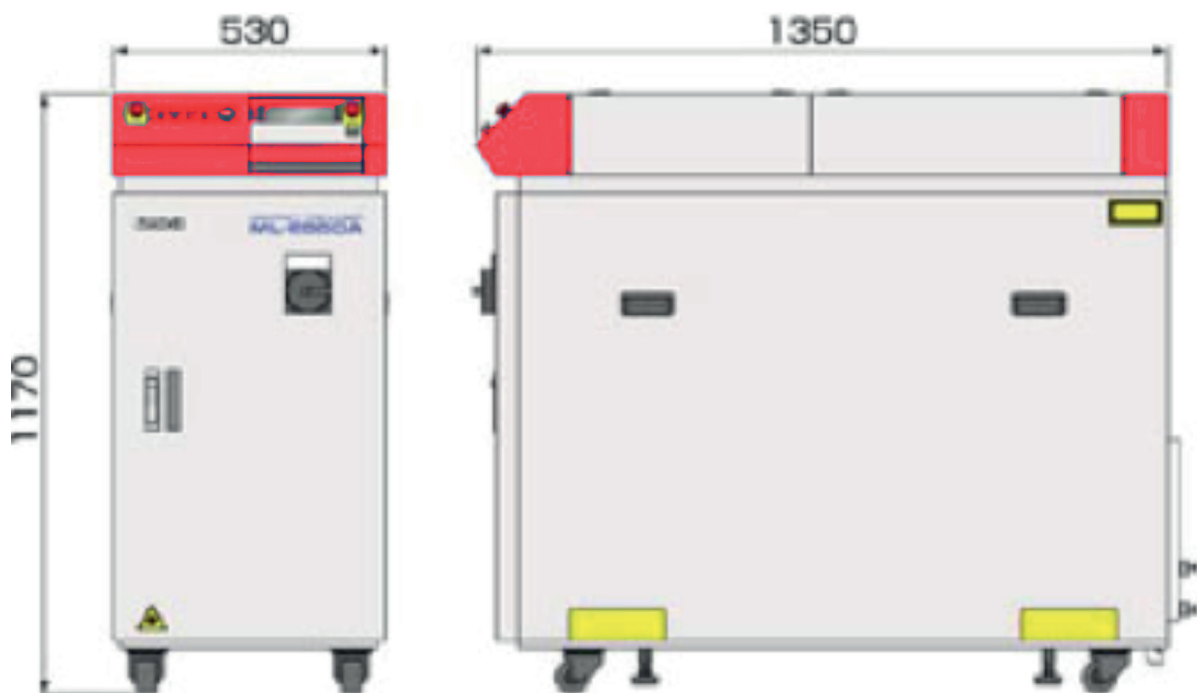

TECHNICAL SPECIFICATIONS

Model	ML-2551A	ML-2552A	ML-2550A
Max. rated output	300 W	300 W	400 W
Max. output energy	50 J/P	20 J/P	80 J/P
Max. peak power	5 kW	5 kW	8 kW
Power requirements	3-phase, 380, 400 V to AC (+/- 10%) , 50/60 Hz		
Breaker rated current	30 A (400 VAC)		30A (400 VAC)
Cooler	Water -Water		
Weight	450 kg		
Safety class	Class 4 laser, pilot laser: Class 1		
Legal approval	CE compliantax. Rated outputax. Rated output		

DRAWINGS

Lindberghstrasse 1 • DE-82178 Puchheim, Germany
T: +49 (0) 89 83 94 030 • Fax : +49 (0) 89 839403 68
infode@amadamiyachi.eu • www.amadamiyachieurope.com
ISO 9001 Certified Company

EUROPE
Amada Miyachi Europe BV
Helmond, The Netherlands
T: +31 (0) 492 542 225
info@amadamiyachi.eu

Amada Miyachi Europe Kft.
Budapest, Hungary
T: +36 1 431 9927
infohu@amadamiyachi.eu

Amada Miyachi Europe
Derby, United Kingdom
T: +44 (0) 1332 361 238
infouk@amadamiyachi.eu

Amada Miyachi Europe
Saint Germain en Laye, France
T: +33 (0) 139 046 430
infofr@amadamiyachi.eu

Amada Miyachi Europe
Torino, Italy
T: +39 011 223 83 16
infoit@amadamiyachi.eu

Amada Miyachi Europe
Prague-West, Czech Republic
T: +420 251 512 157
info.cz@amadamiyachi.eu

AMERICAS
Amada Miyachi America Inc.
Monrovia, CA, USA
T: +1-626-303-5676
info@amadamiyachi.com

Amada Miyachi do
Brasil Ltda.
Sao Paulo, Brasil
T: +55-11-4193-1187
antonio.ruiz@miyachi.com

ASIA
Amada Miyachi Co., Ltd.
Noda, Japan
T: +81-4-7125-6177
sales@miyachi.com

Amada Miyachi
Shanghai, Co., Ltd.
Shanghai, China
T: +86-21-6448-6000
zqzhang@msc.miyachi.com

Amada Miyachi
Korea Co., Ltd.
Gyeonggi-do, Korea
T: +82-31-8015-6810
dykim@mkc.miyachi.com

Amada Miyachi
Taiwan Co., Ltd.
Taipei, Taiwan R.O.C.
T: 886-2-2397-4778
keigaku@miyachi.com

Amada Miyachi
(Thailand) Co., Ltd.
Samutprakarn, Thailand
T: +66-2751-9337-8
info@mtl.miyachi.com

Amada Miyachi
Vietnam Co., Ltd.
Ho Chi Minh City, Vietnam
T: +84-8-3771-7972

Amada Miyachi
India Pvt., Ltd.
Bangalore, Karnataka
info@miyachiindia.com