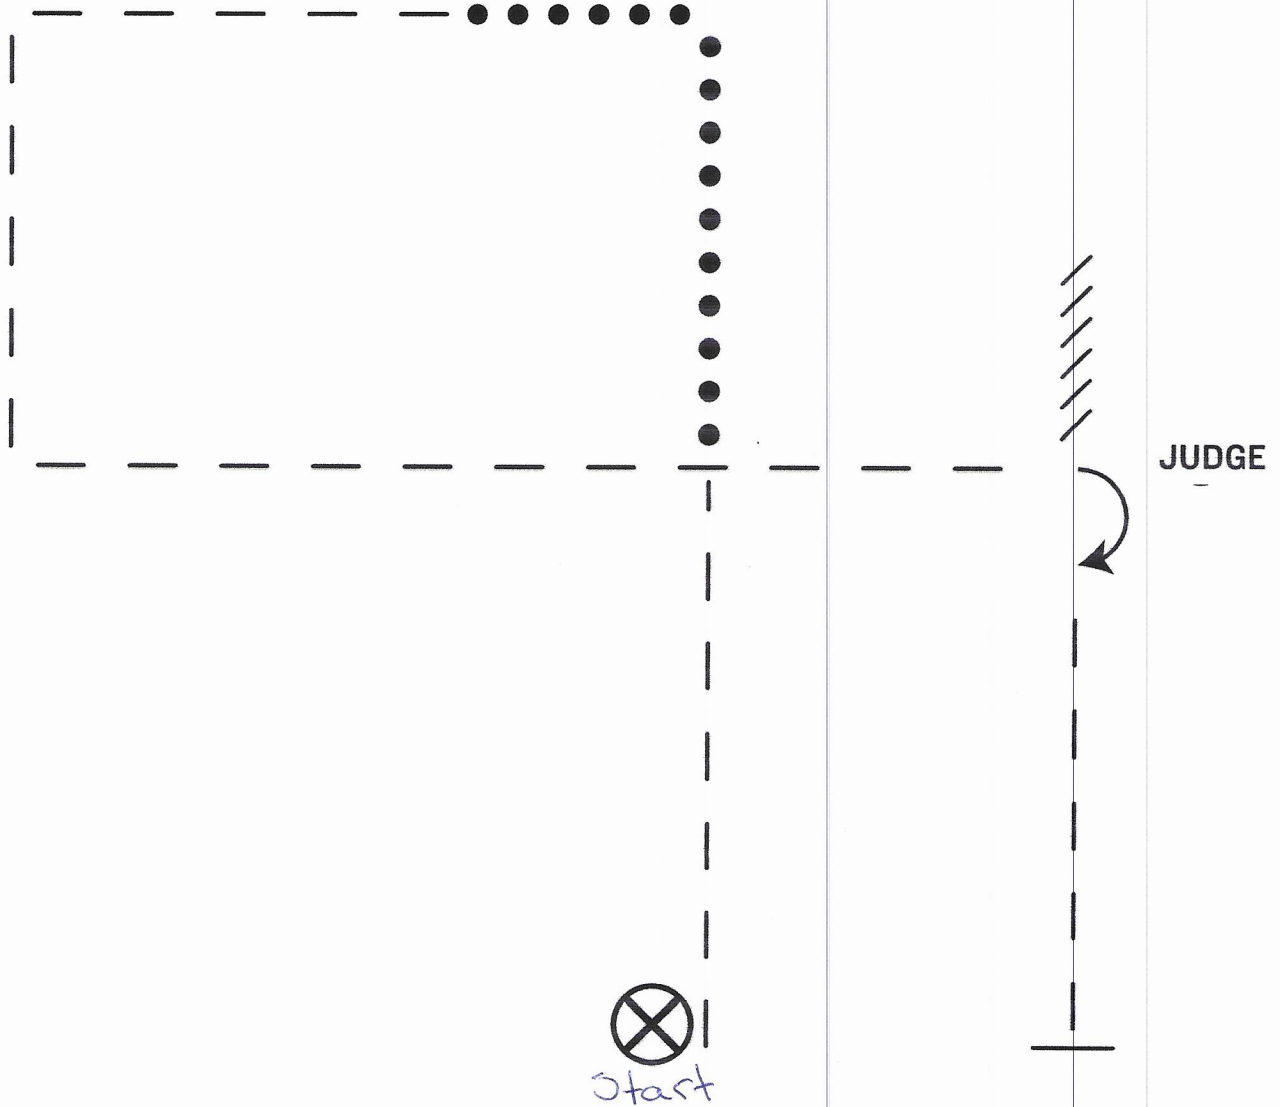

Showmanship Open

1. Trot until even with judge
2. Walk for 3 horse lengths and walk a corner
3. Trot 3 horse lengths and trot a corner, continue trotting and trot corner to judge
4. Stop and set up for inspection
5. When excused, do a 90° turn
6. Back 1 horse length
7. Exit at a walk or trot