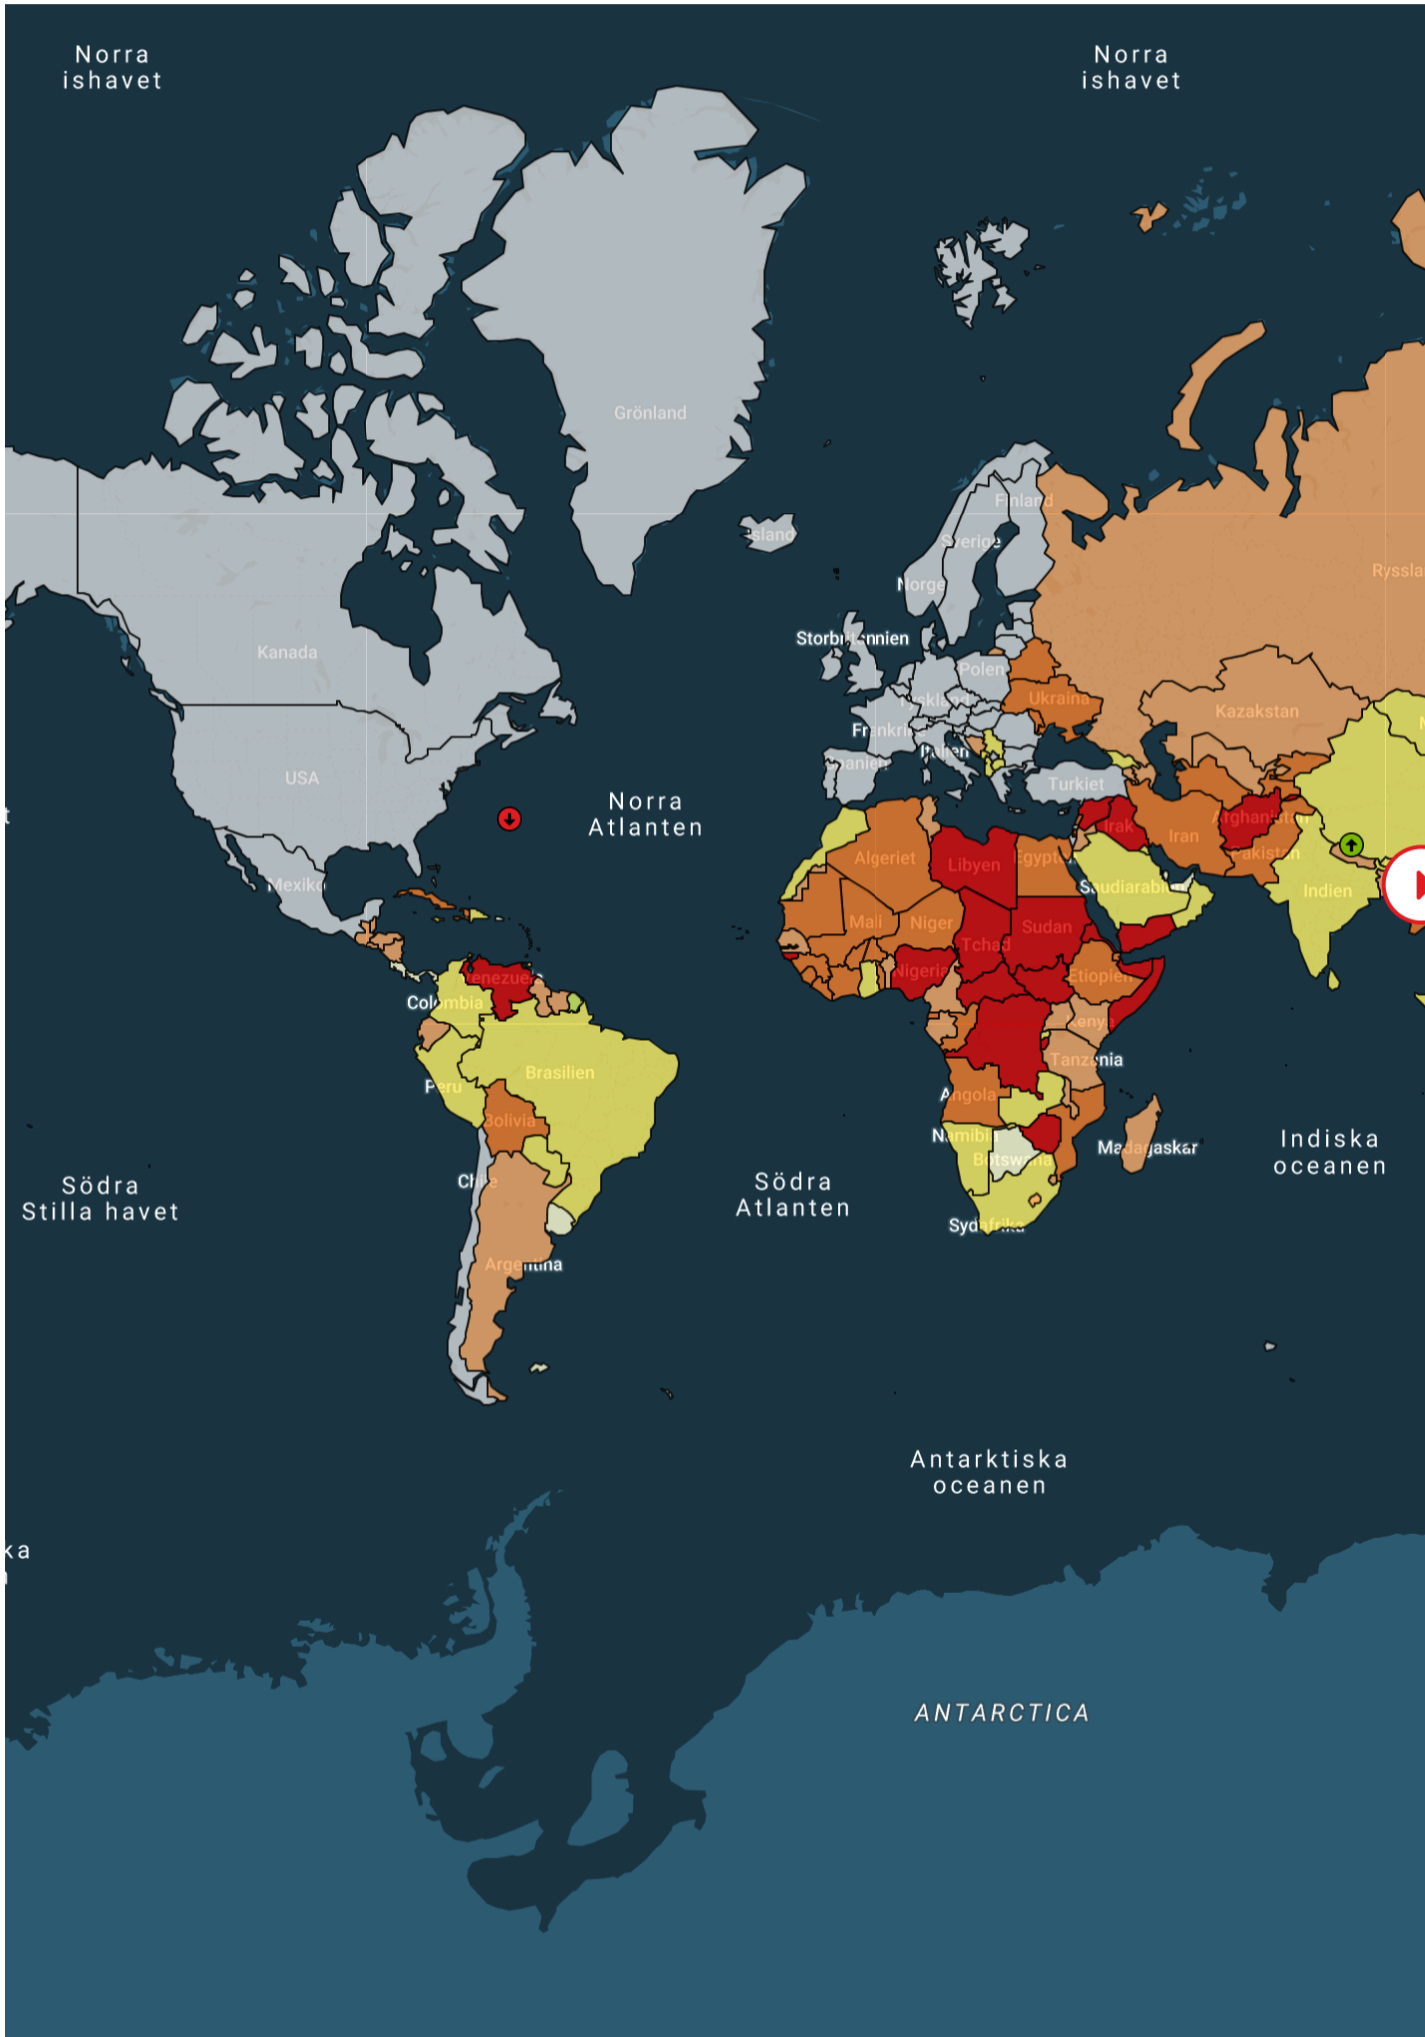

Search Country by name / Click on map

Political Risk Map

Year

2019 Q1

Risk Type

Country Risk

Risk Ratings Legend

- 6 - Very High
- 5 - High
- 4 - Medium High
- 3 - Medium
- 2 - Medium Low
- 1 - Low
- 0 - Not Rated

Risk Trends

- ⬇️ Risk Deteriorated
- ⬆️ Risk Improved