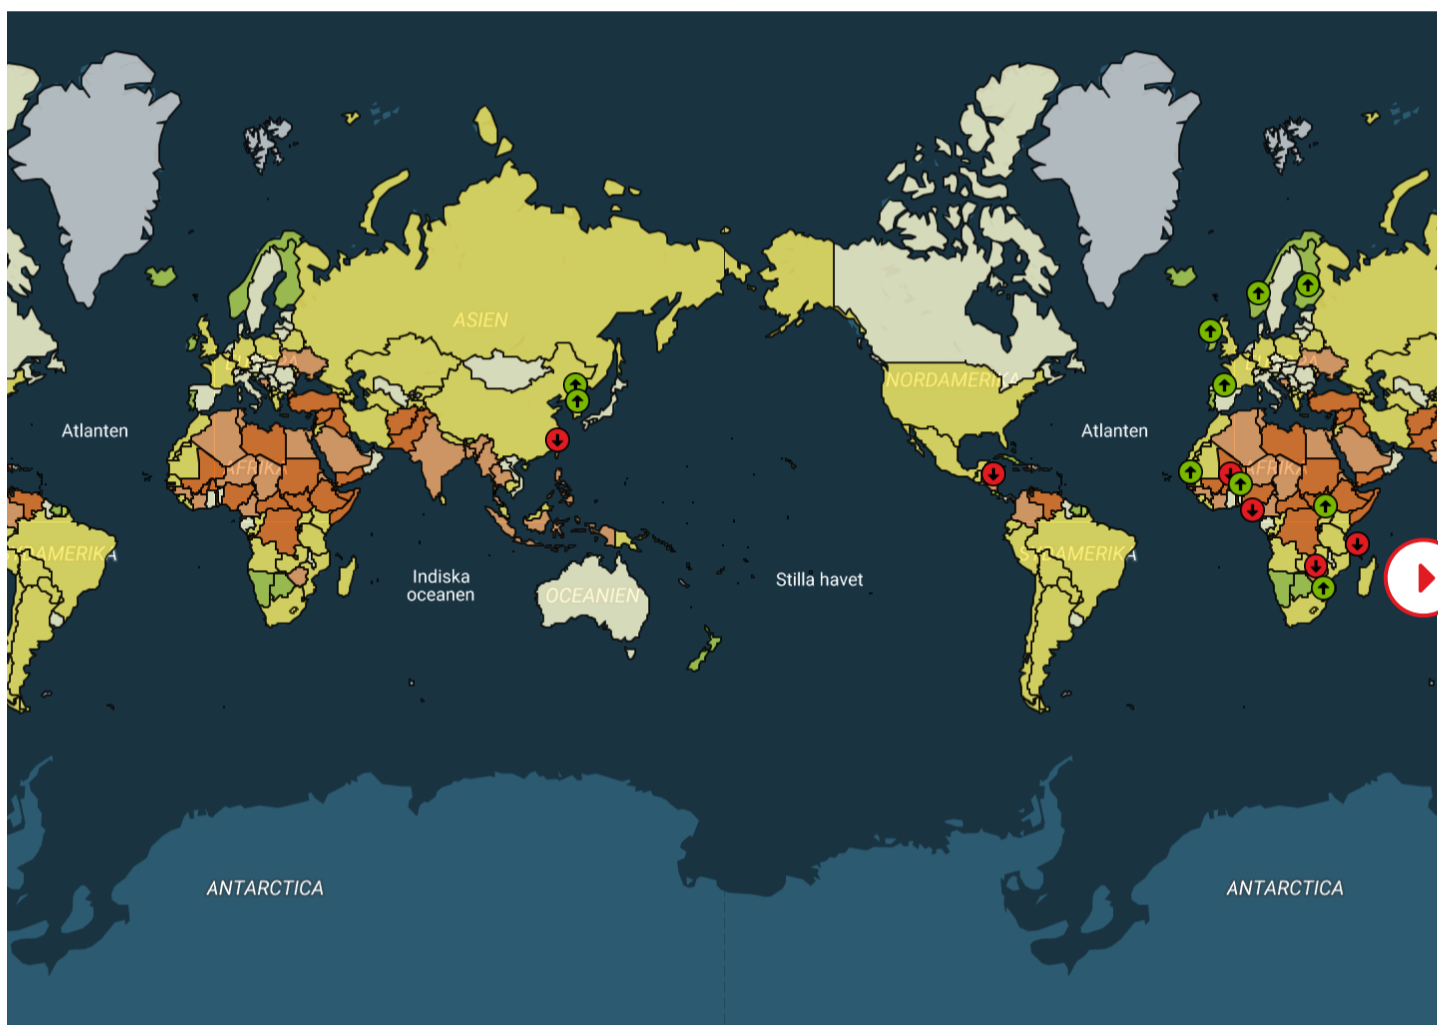

Search Country by name / Click on map

Terrorism and Political Violence Risk Map

Year

2019

Risk Type

Country Risk

Risk Ratings Legend

- 5 - Severe Risk
- 4 - High Risk
- 3 - Medium Risk
- 2 - Low Risk
- 1 - Negligible Risk
- 0 - Not Rated

Risk Trends

- ⬇ Risk Deteriorated
- ⬆ Risk Improved