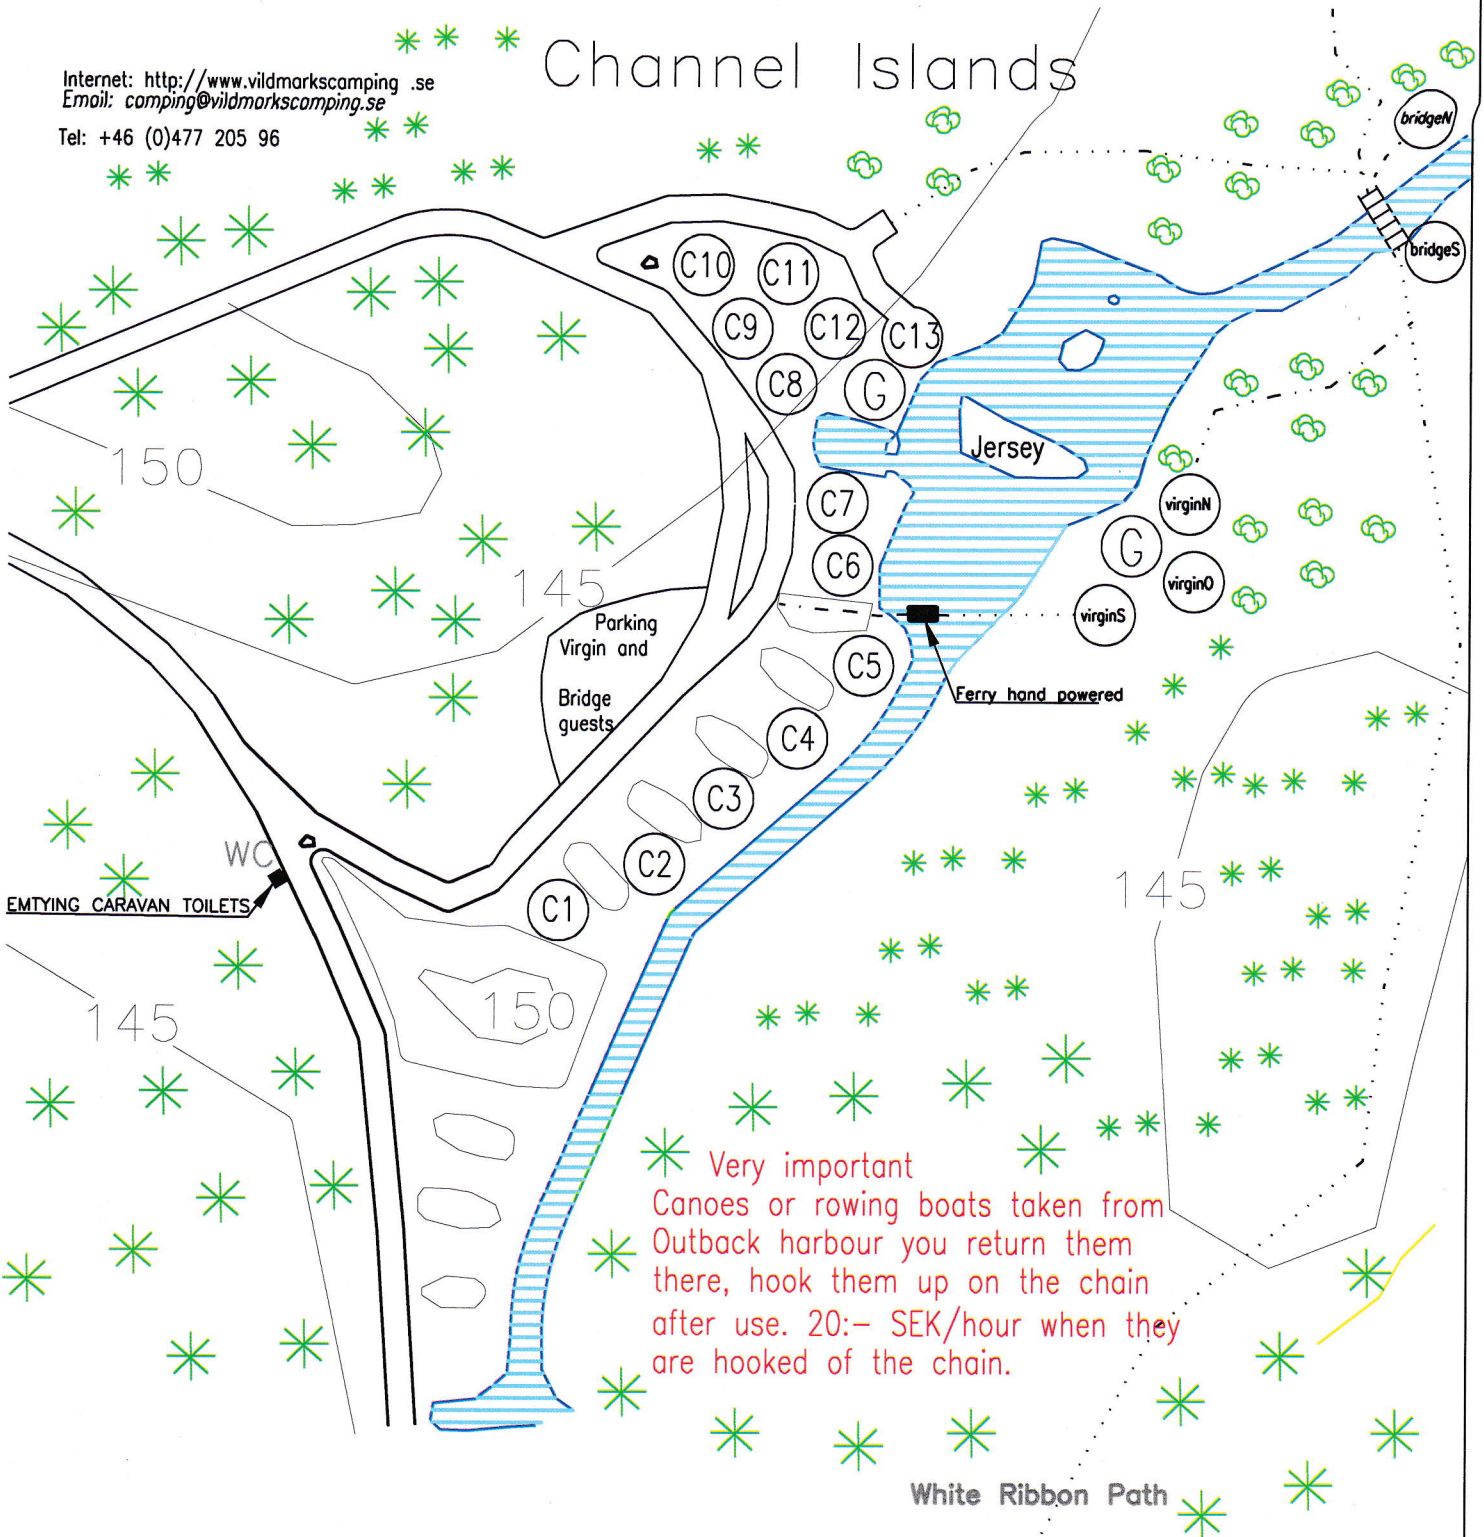

Internet: <http://www.vildmarkscamping.se>
Email: camping@vildmarkscamping.se
Tel: +46 (0)477 205 96

Channel Islands

White Ribbon Path

Very important
Canoes or rowing boats taken from
Outback harbour you return them
there, hook them up on the chain
after use. 20:- SEK/hour when they
are hooked of the chain.

Between 1/7-20/8 minimum 5 days booking of a special place.