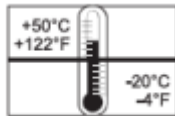

# New Multi-Colour Range

The 240 range has a diameter of 55mm and 8 versions with:

- **3 colours (RGY) or 7 colours (RGB)**
- **Cable or M12 plug**
- **With or without buzzer**